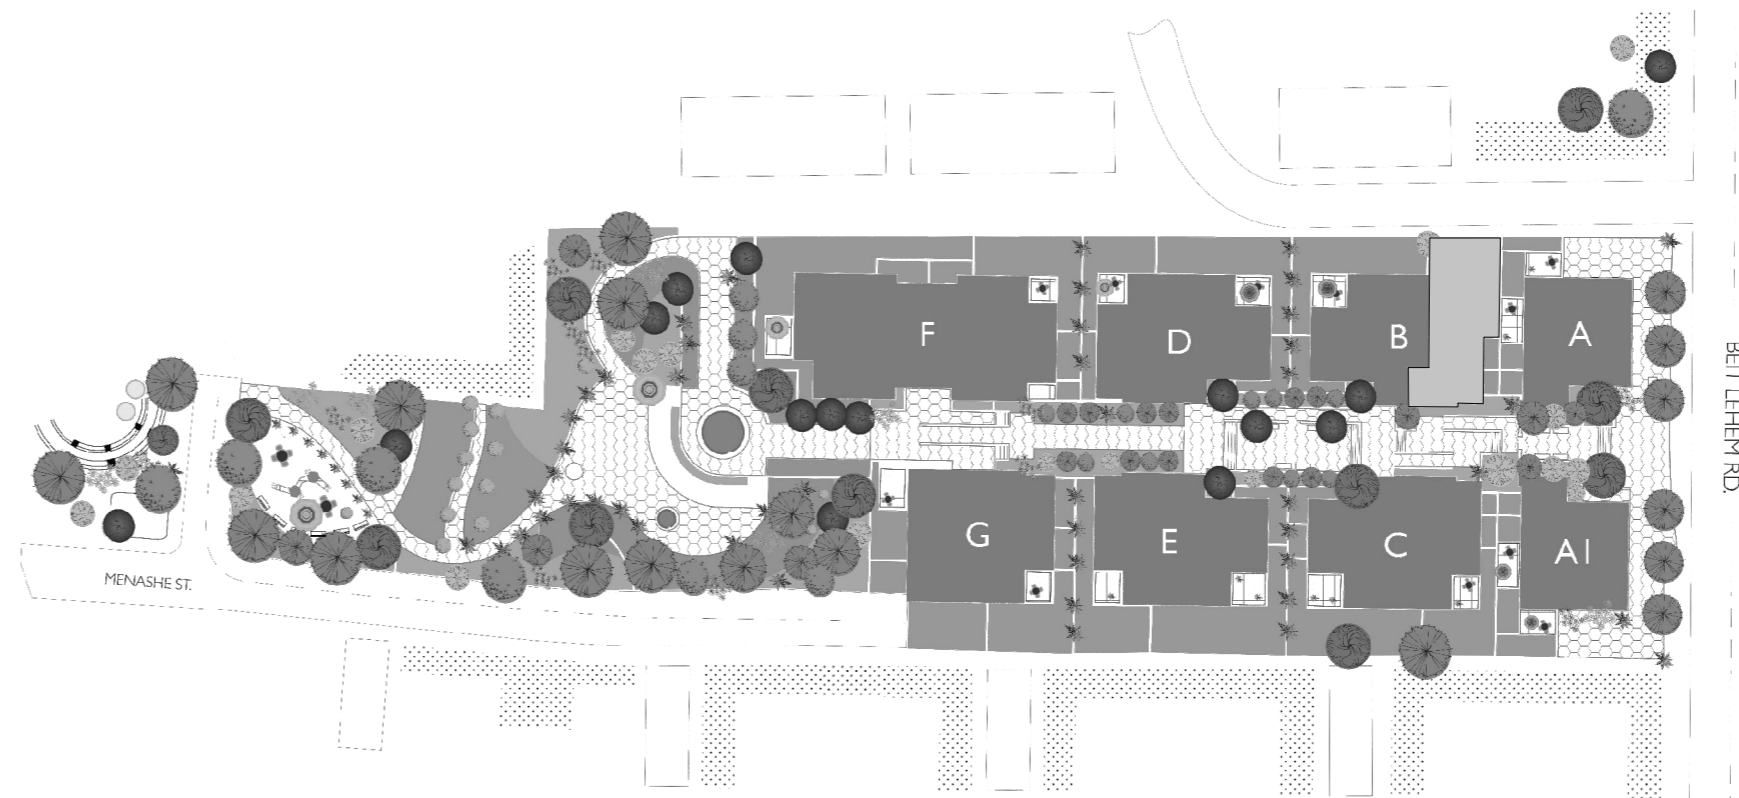

# Building B Apartment 1

sc 1:75

Floor 0

Floor -1  
Basement

<b>Total area</b>	
Residence area:	169.9 sqm /1828.78 ft
Outdoor area:	74.40 sqm /800.54 ft
<b>Ground Floor</b>	
Residence area:	103.2 sqm /1162.08 ft
Garden area:	61 sqm /656.36 ft
<b>Basement</b>	
Residence area:	66.7 sqm /717.69 ft
Courtyard area:	13.4 sqm /144.18 ft