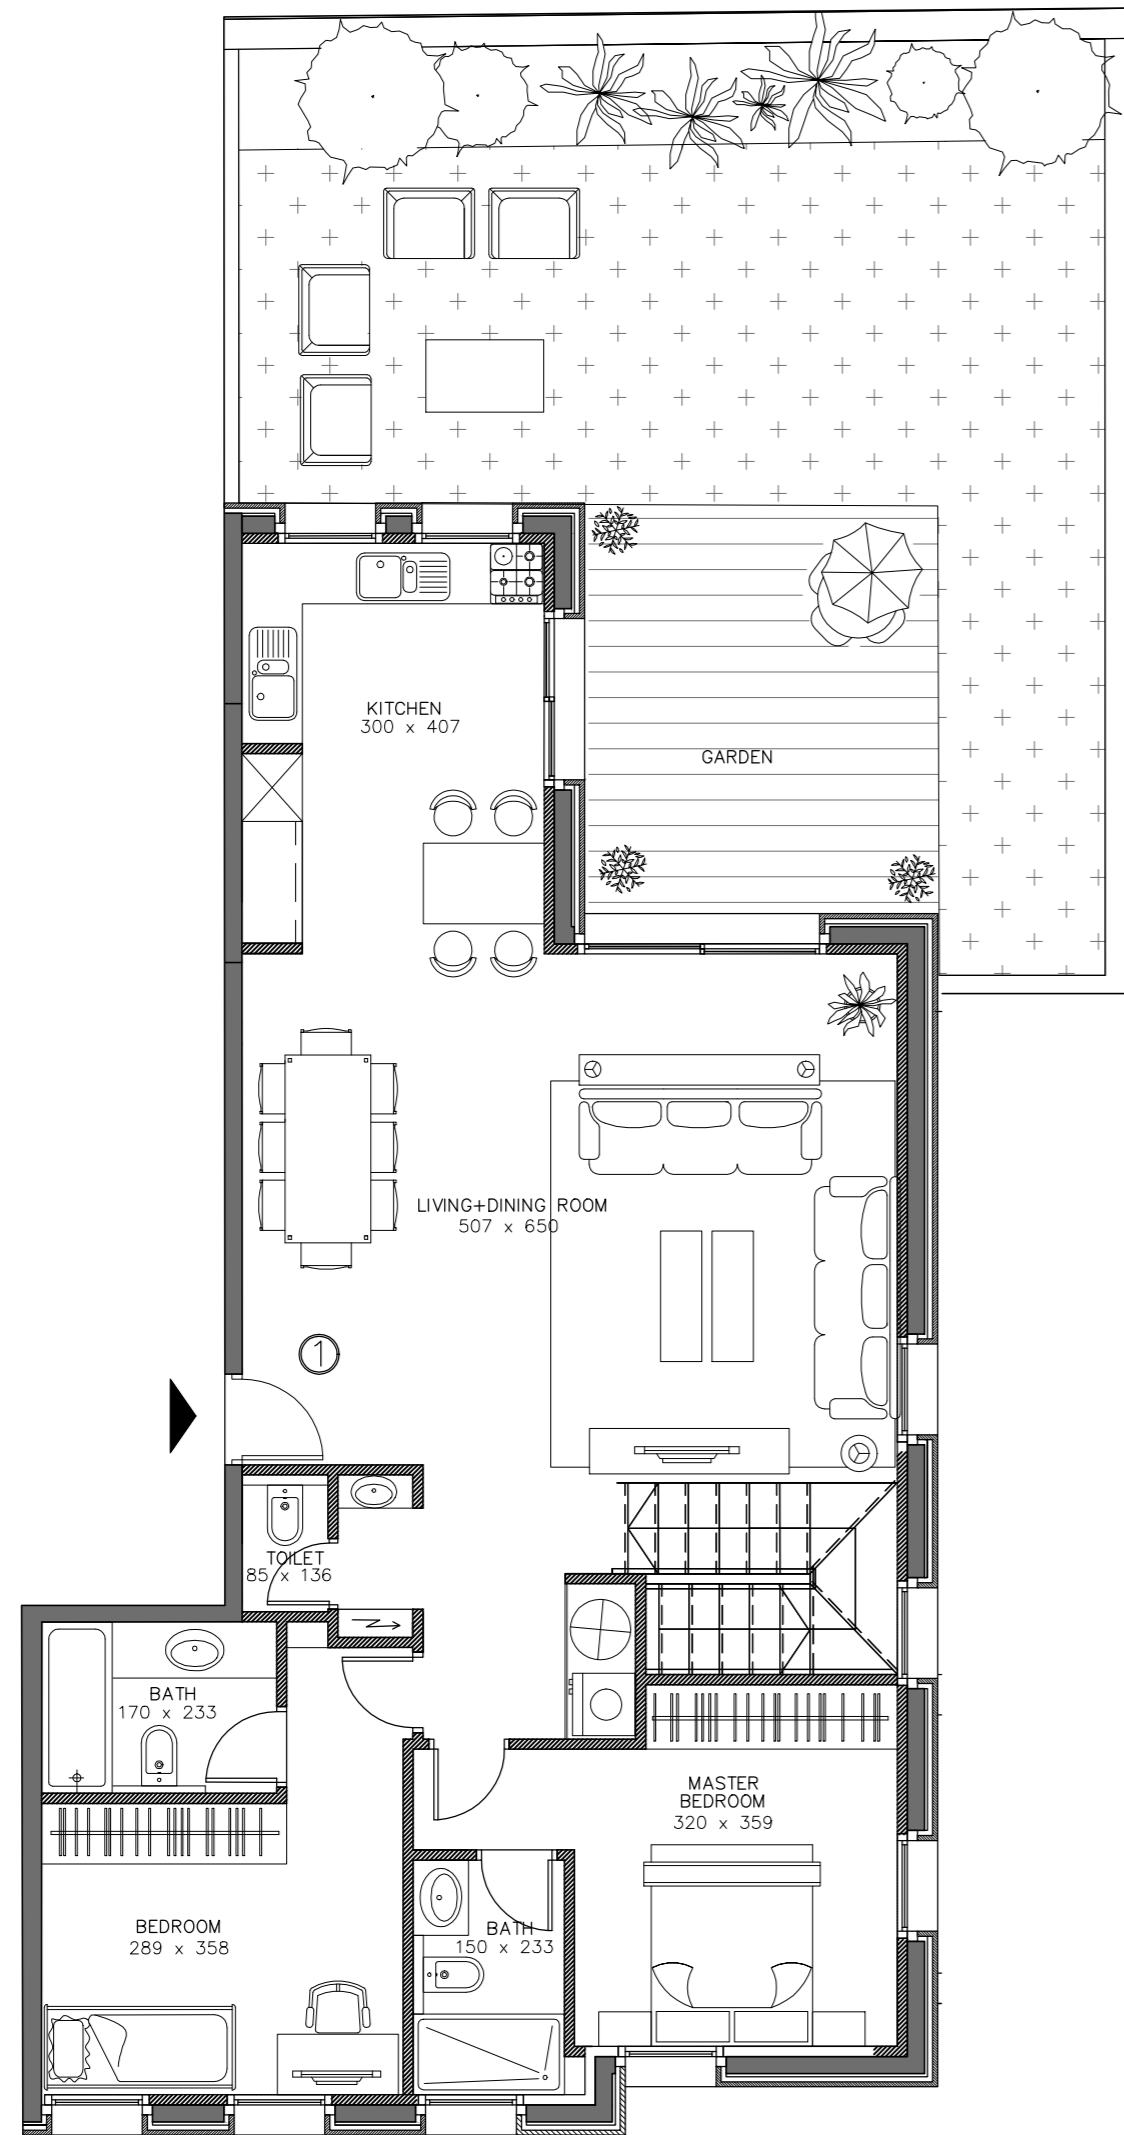

# Building B Apartment 1

sc 1:75

Floor 0

Floor -1  
Basement

<b>Total area</b>	
Residence area:	169.9 sqm /1828.78 ft
Outdoor area:	74.40 sqm /800.54 ft
<b>Ground Floor</b>	
Residence area:	103.2 sqm /1162.08 ft
Garden area:	61 sqm /656.36 ft
<b>Basement</b>	
Residence area:	66.7 sqm /717.69 ft
Courtyard area:	13.4 sqm /144.18 ft