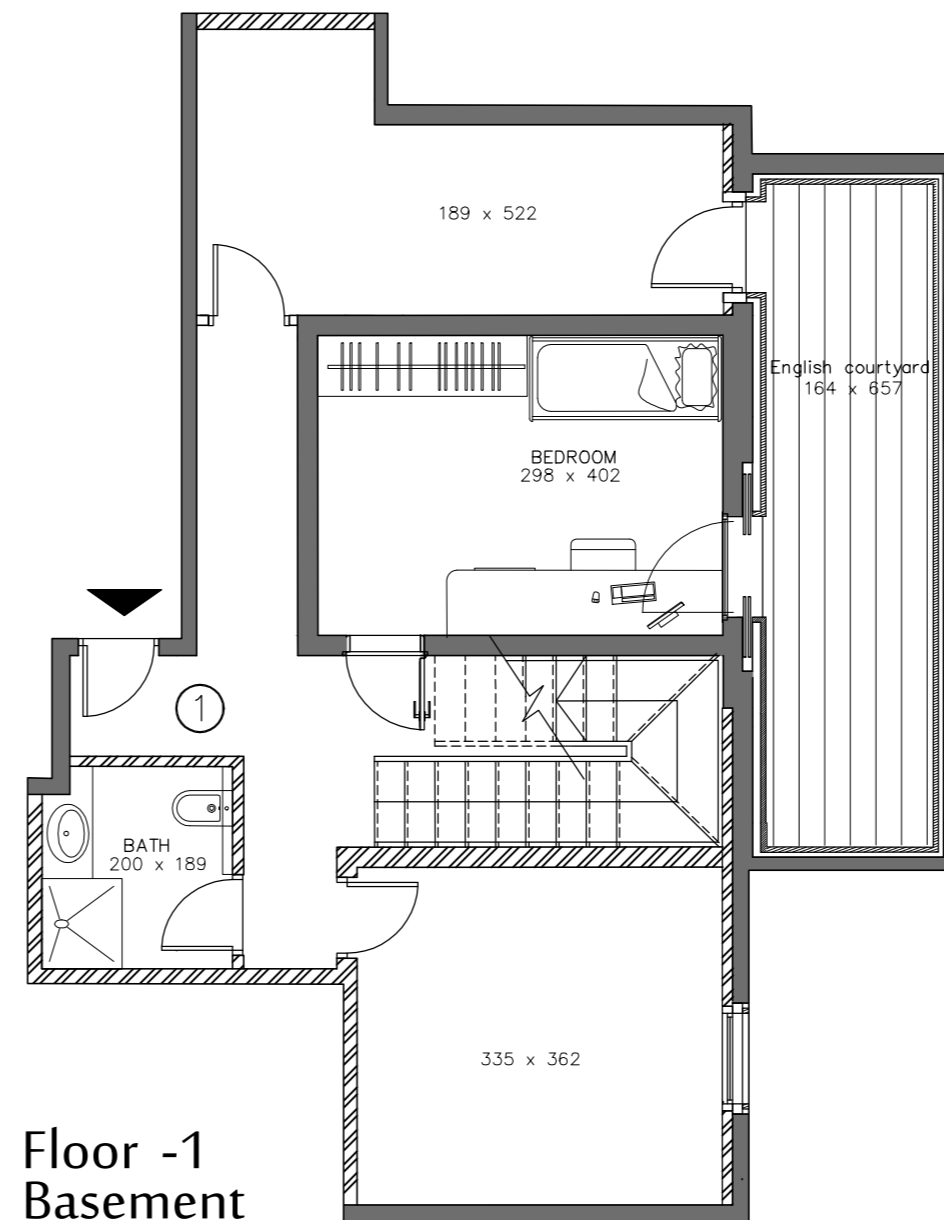

# Building B Apartment 1

sc 1:75

Floor 0

Floor -1  
Basement

<b>Total area</b>	
Residence area:	169.9 sqm /1828.78 ft
Outdoor area:	74.40 sqm /800.54 ft
<b>Ground Floor</b>	
Residence area:	103.2 sqm /1162.08 ft
Garden area:	61 sqm /656.36 ft
<b>Basement</b>	
Residence area:	66.7 sqm /717.69 ft
Courtyard area:	13.4 sqm /144.18 ft