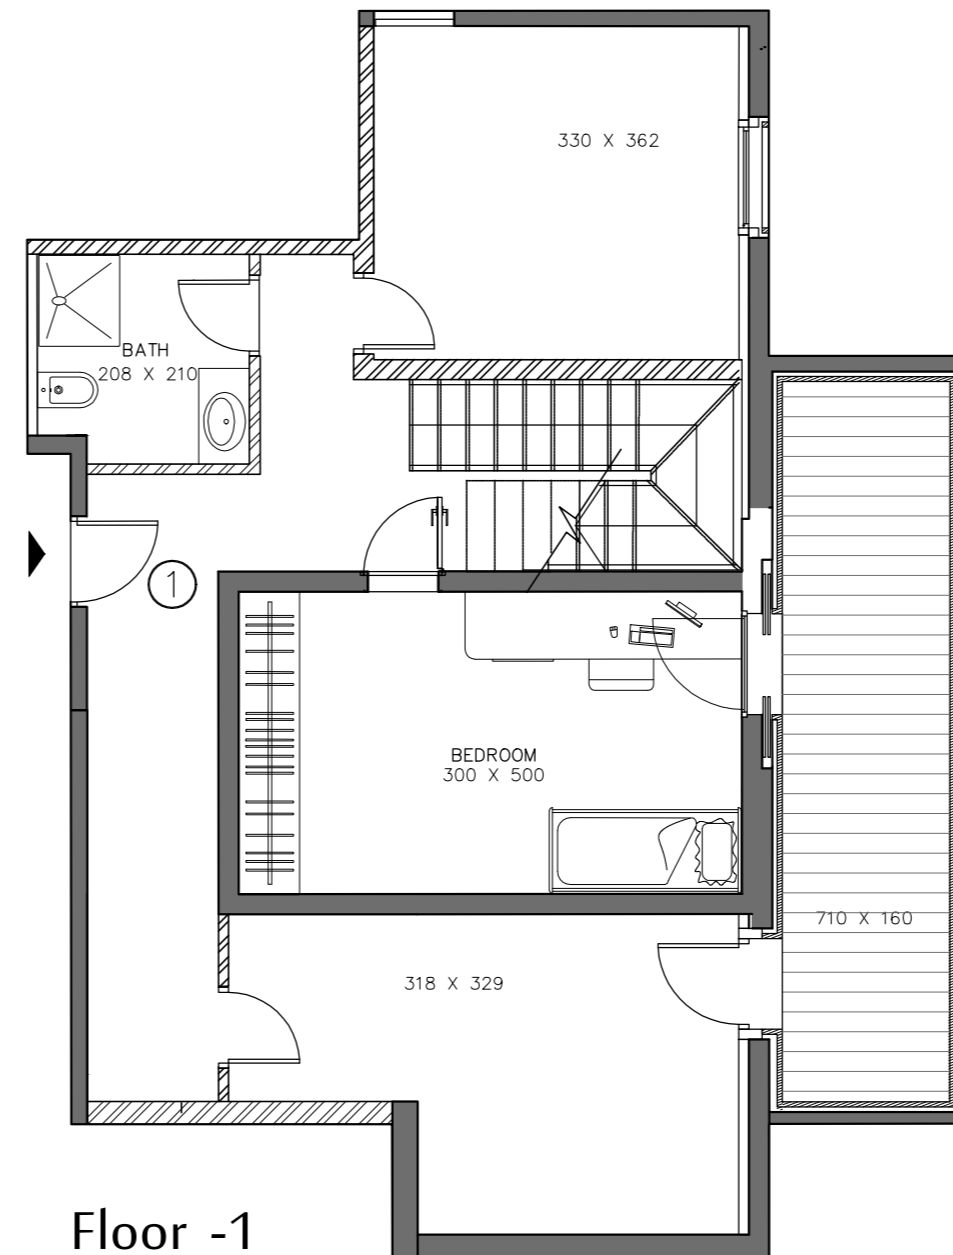

Building C Apartment 1

sc 1:75

Floor 0

Floor -1
Basement

Total area	
Residence area:	179.80 sqm /1934.65 ft
Outdoor area:	88 sqm /946.88 ft
Ground Floor	
Residence area:	103.3 sqm /1111.51 ft
Garden area:	74 sqm /796.24 ft
Basement	
Residence area:	76.5 sqm /823.14 ft
Courtyard area:	14 sqm /150.64 ft