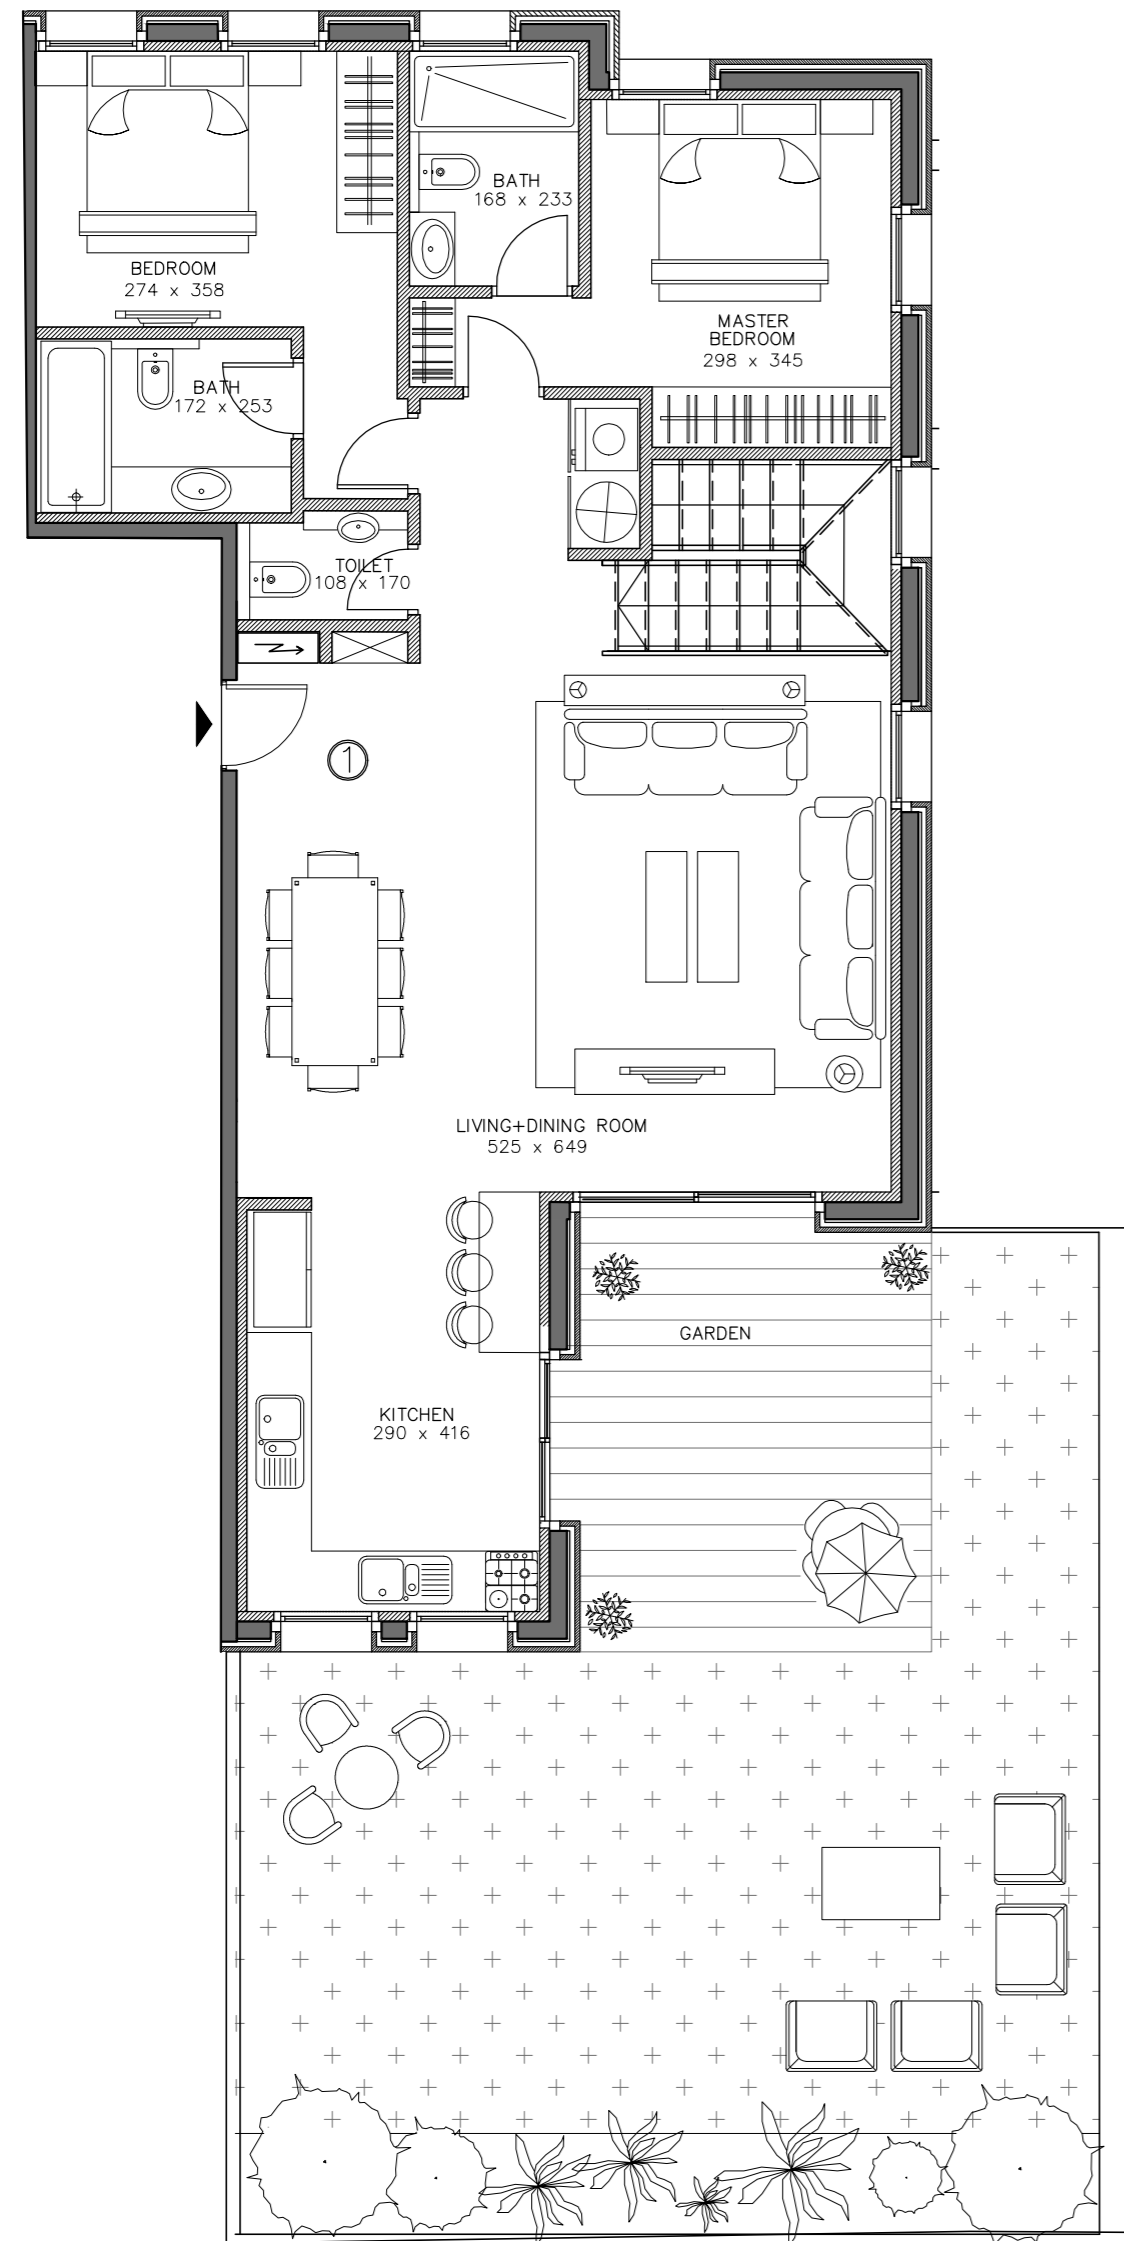

Building C Apartment 1

sc 1:75

Floor 0

Floor -1
Basement

Total area	
Residence area:	179.80 sqm /1934.65 ft
Outdoor area:	88 sqm /946.88 ft
Ground Floor	
Residence area:	103.3 sqm /1111.51 ft
Garden area:	74 sqm /796.24 ft
Basement	
Residence area:	76.5 sqm /823.14 ft
Courtyard area:	14 sqm /150.64 ft