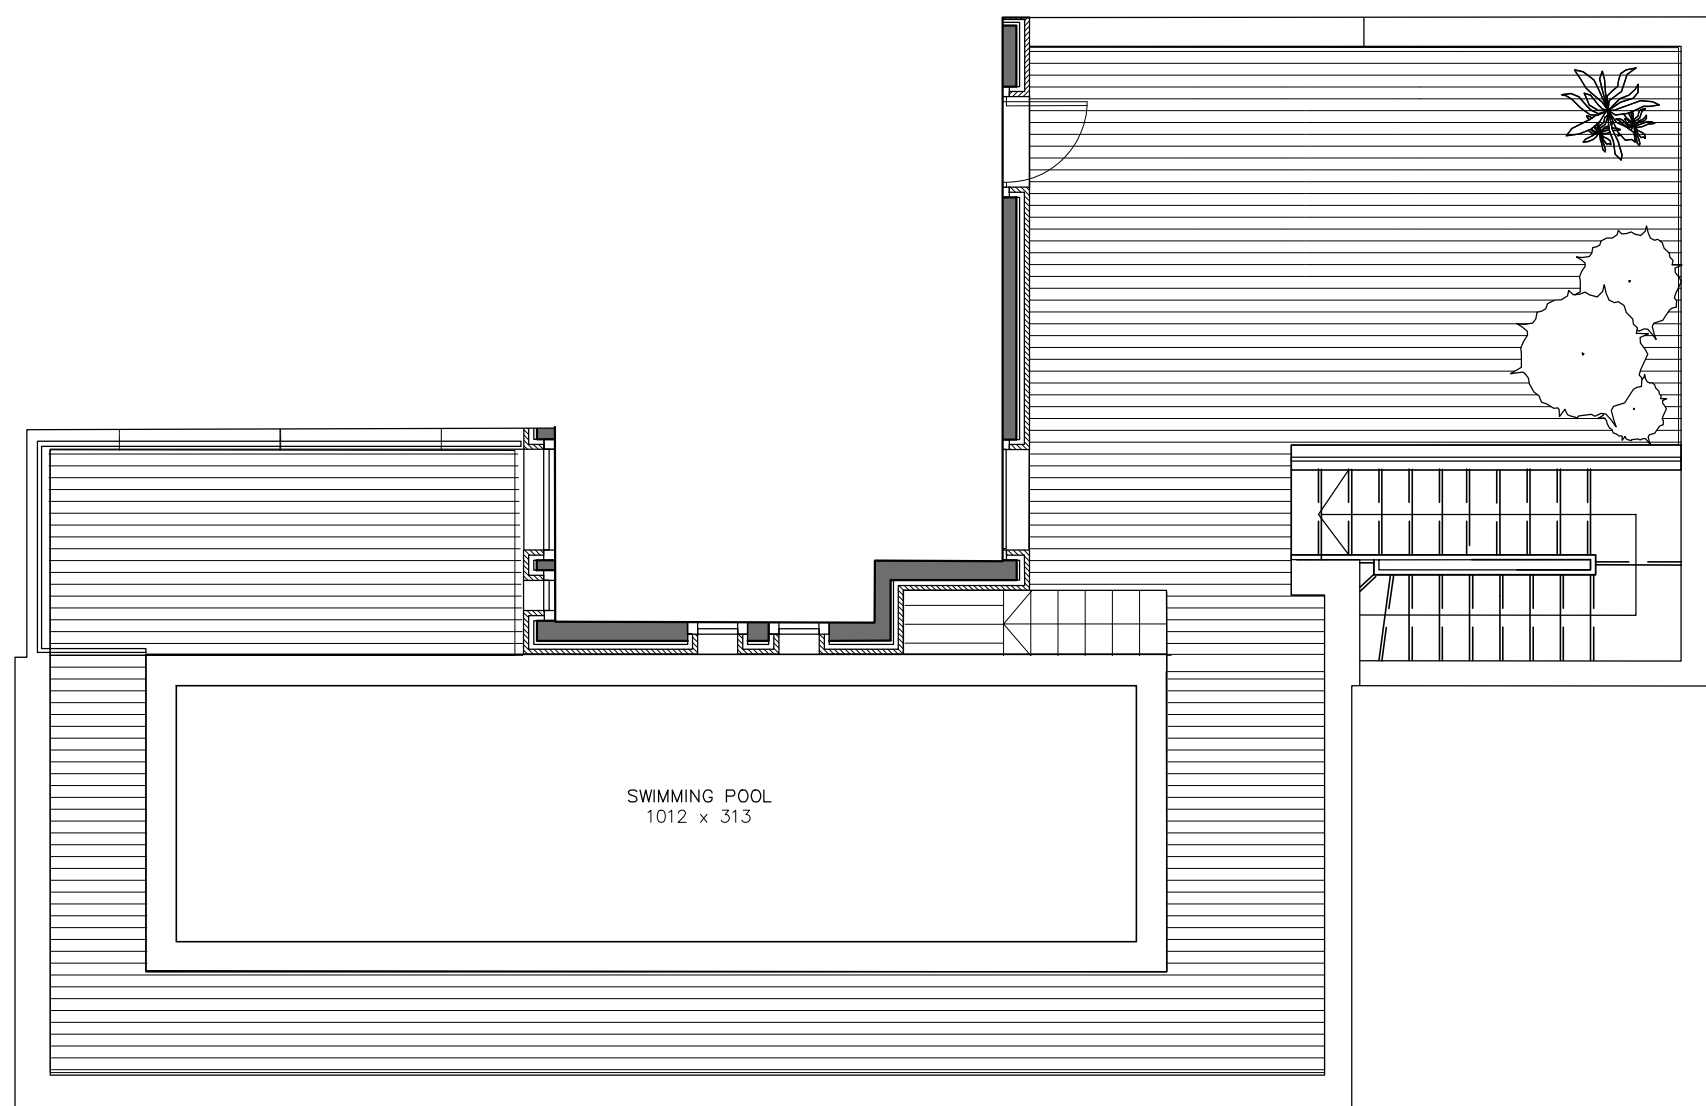

# Building C Apartment 7

sc 1:75

Floor 3

Roof

**Total area**  
Residence area: 213.6 sqm /2298.34 ft  
Outdoor area: 161.8 sqm /1773.25 ft

**Ground Floor**  
Residence area: 213.6 sqm /2298.34 ft  
Balcony area: 14 sqm /150.64 ft

**Roof**  
Roof area: 116 sqm /1248.16 ft  
Pool area: 31.8 sqm /342.17 ft