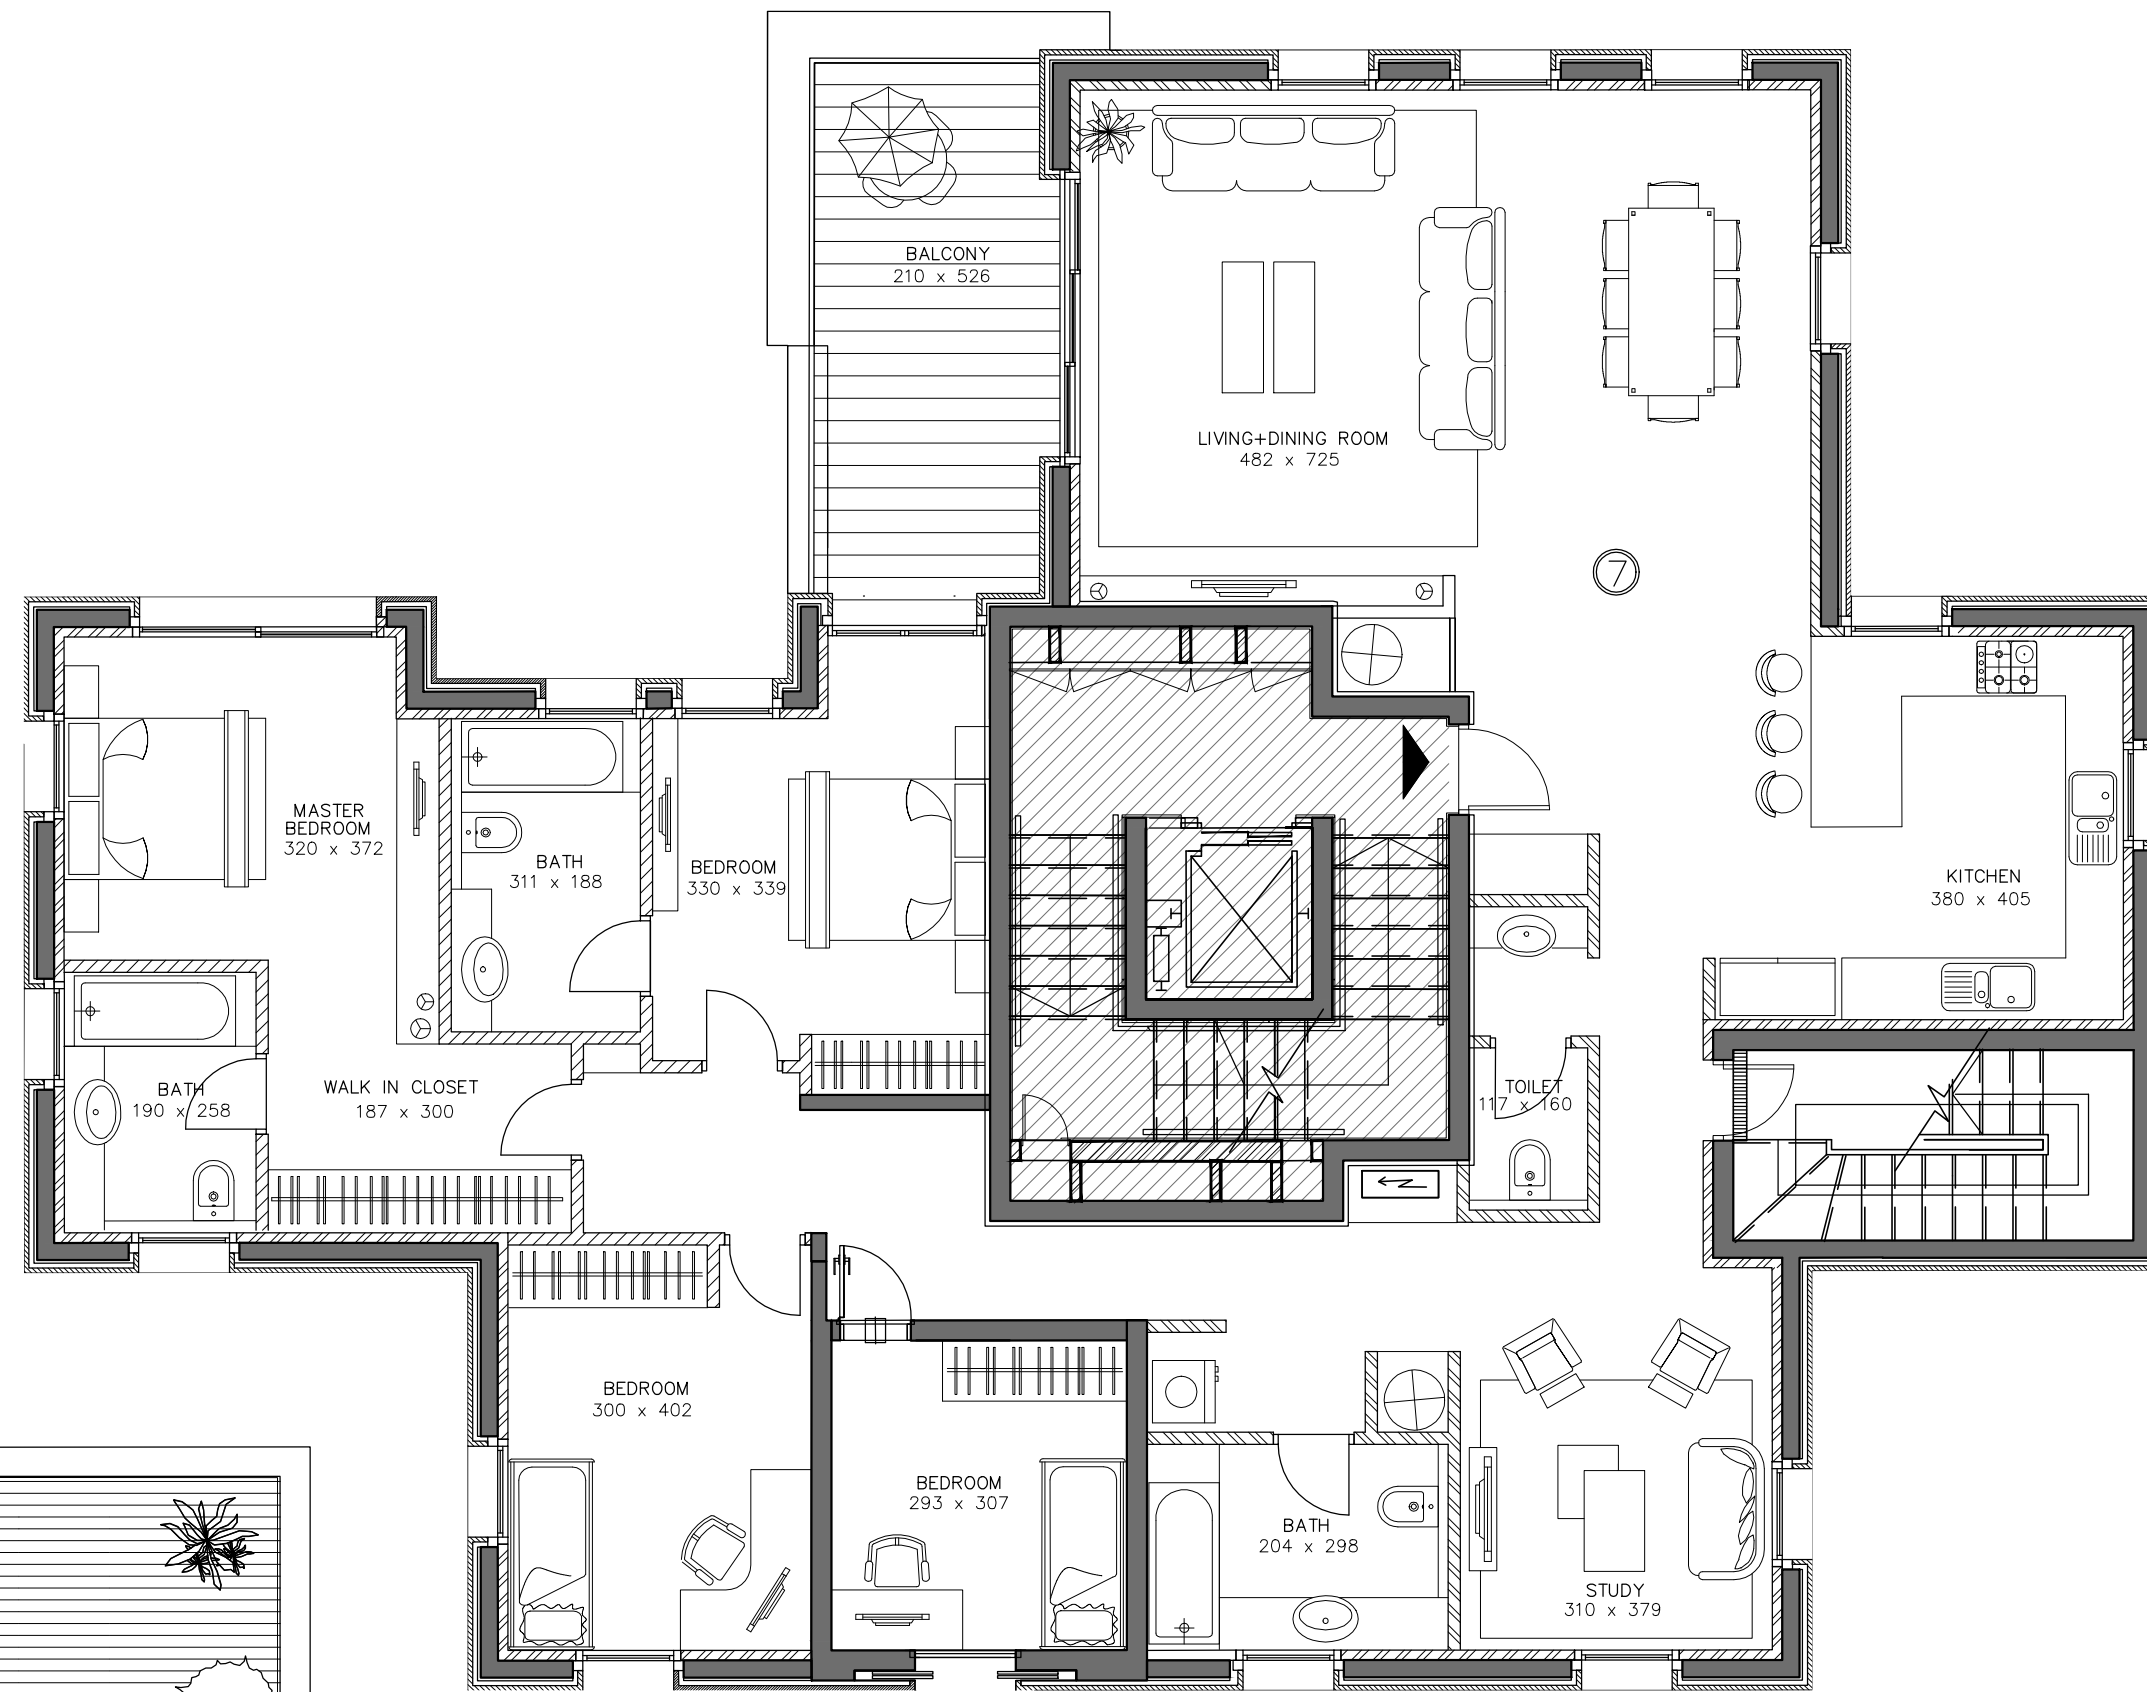

# Building C Apartment 7

sc 1:75

Floor 3

Roof

**Total area**  
Residence area: 213.6 sqm /2298.34 ft  
Outdoor area: 161.8 sqm /1773.25 ft

**Ground Floor**  
Residence area: 213.6 sqm /2298.34 ft  
Balcony area: 14 sqm /150.64 ft

**Roof**  
Roof area: 116 sqm /1248.16 ft  
Pool area: 31.8 sqm /342.17 ft