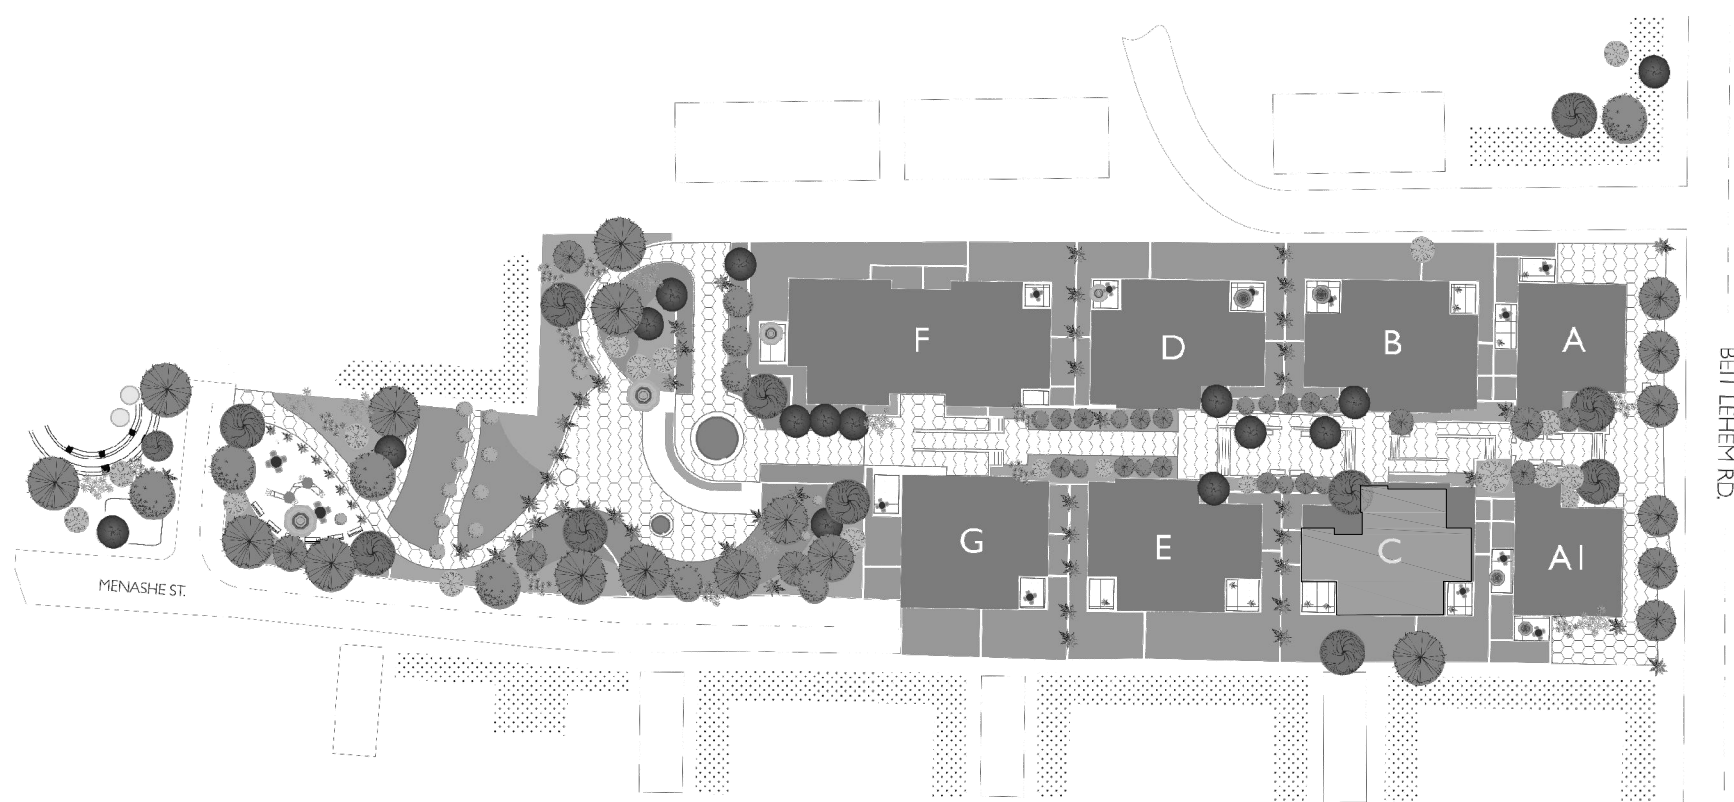

# Building C Apartment 7

sc 1:75

Floor 3

Roof

**Total area**  
Residence area: 213.6 sqm /2298.34 ft  
Outdoor area: 161.8 sqm /1773.25 ft

**Ground Floor**  
Residence area: 213.6 sqm /2298.34 ft  
Balcony area: 14 sqm /150.64 ft

**Roof**  
Roof area: 116 sqm /1248.16 ft  
Pool area: 31.8 sqm /342.17 ft