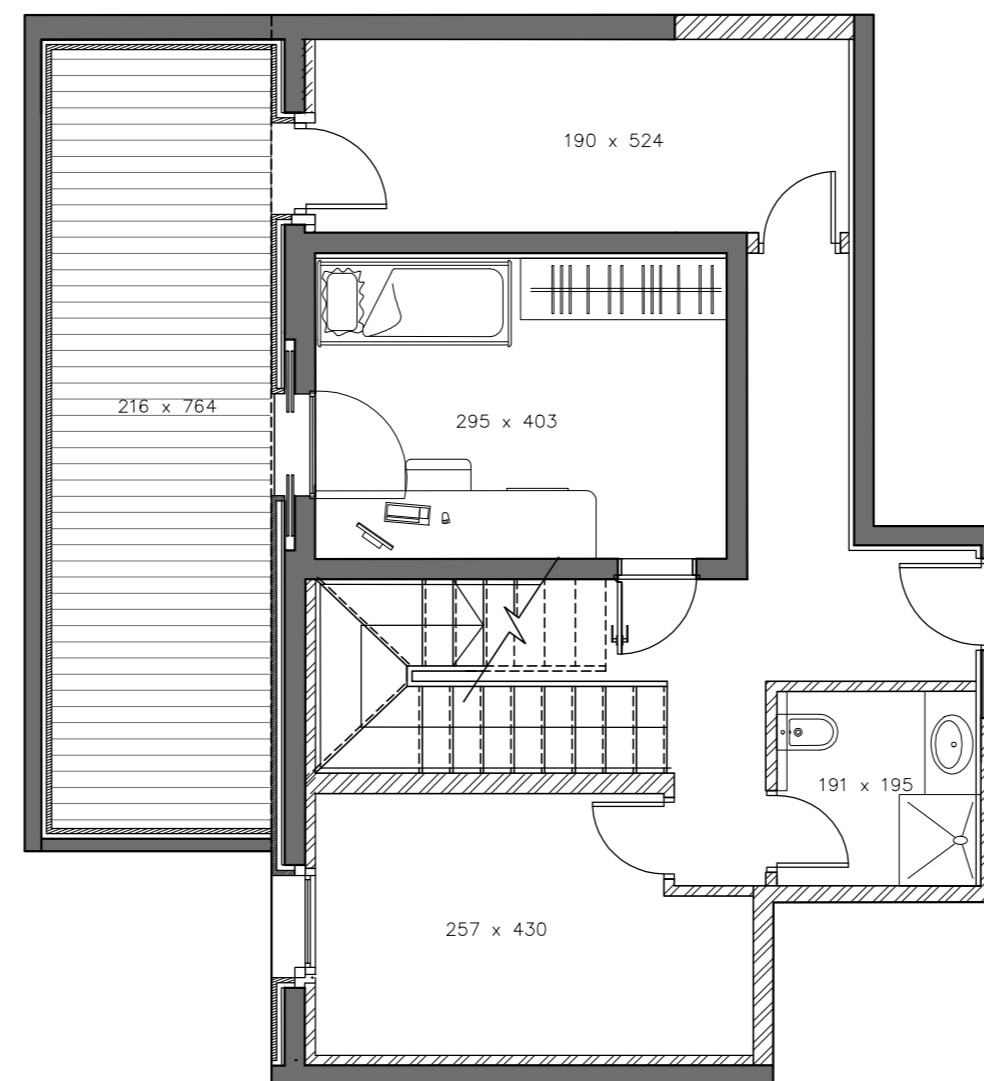

# Building D Apartment 1

sc 1:75

Floor 0

Floor -1  
Basement

**Total area**  
Residence area: 166.25 sqm /1788.85 ft  
Outdoor area: 86 sqm /925 ft

**Ground Floor**  
Residence area: 102.85 sqm /1106.67 ft  
Garden area: 66 sqm /710.16 ft

**Basement**  
Residence area: 63.4 sqm /682.18 ft  
Courtyard area: 20 sqm /215.20 ft