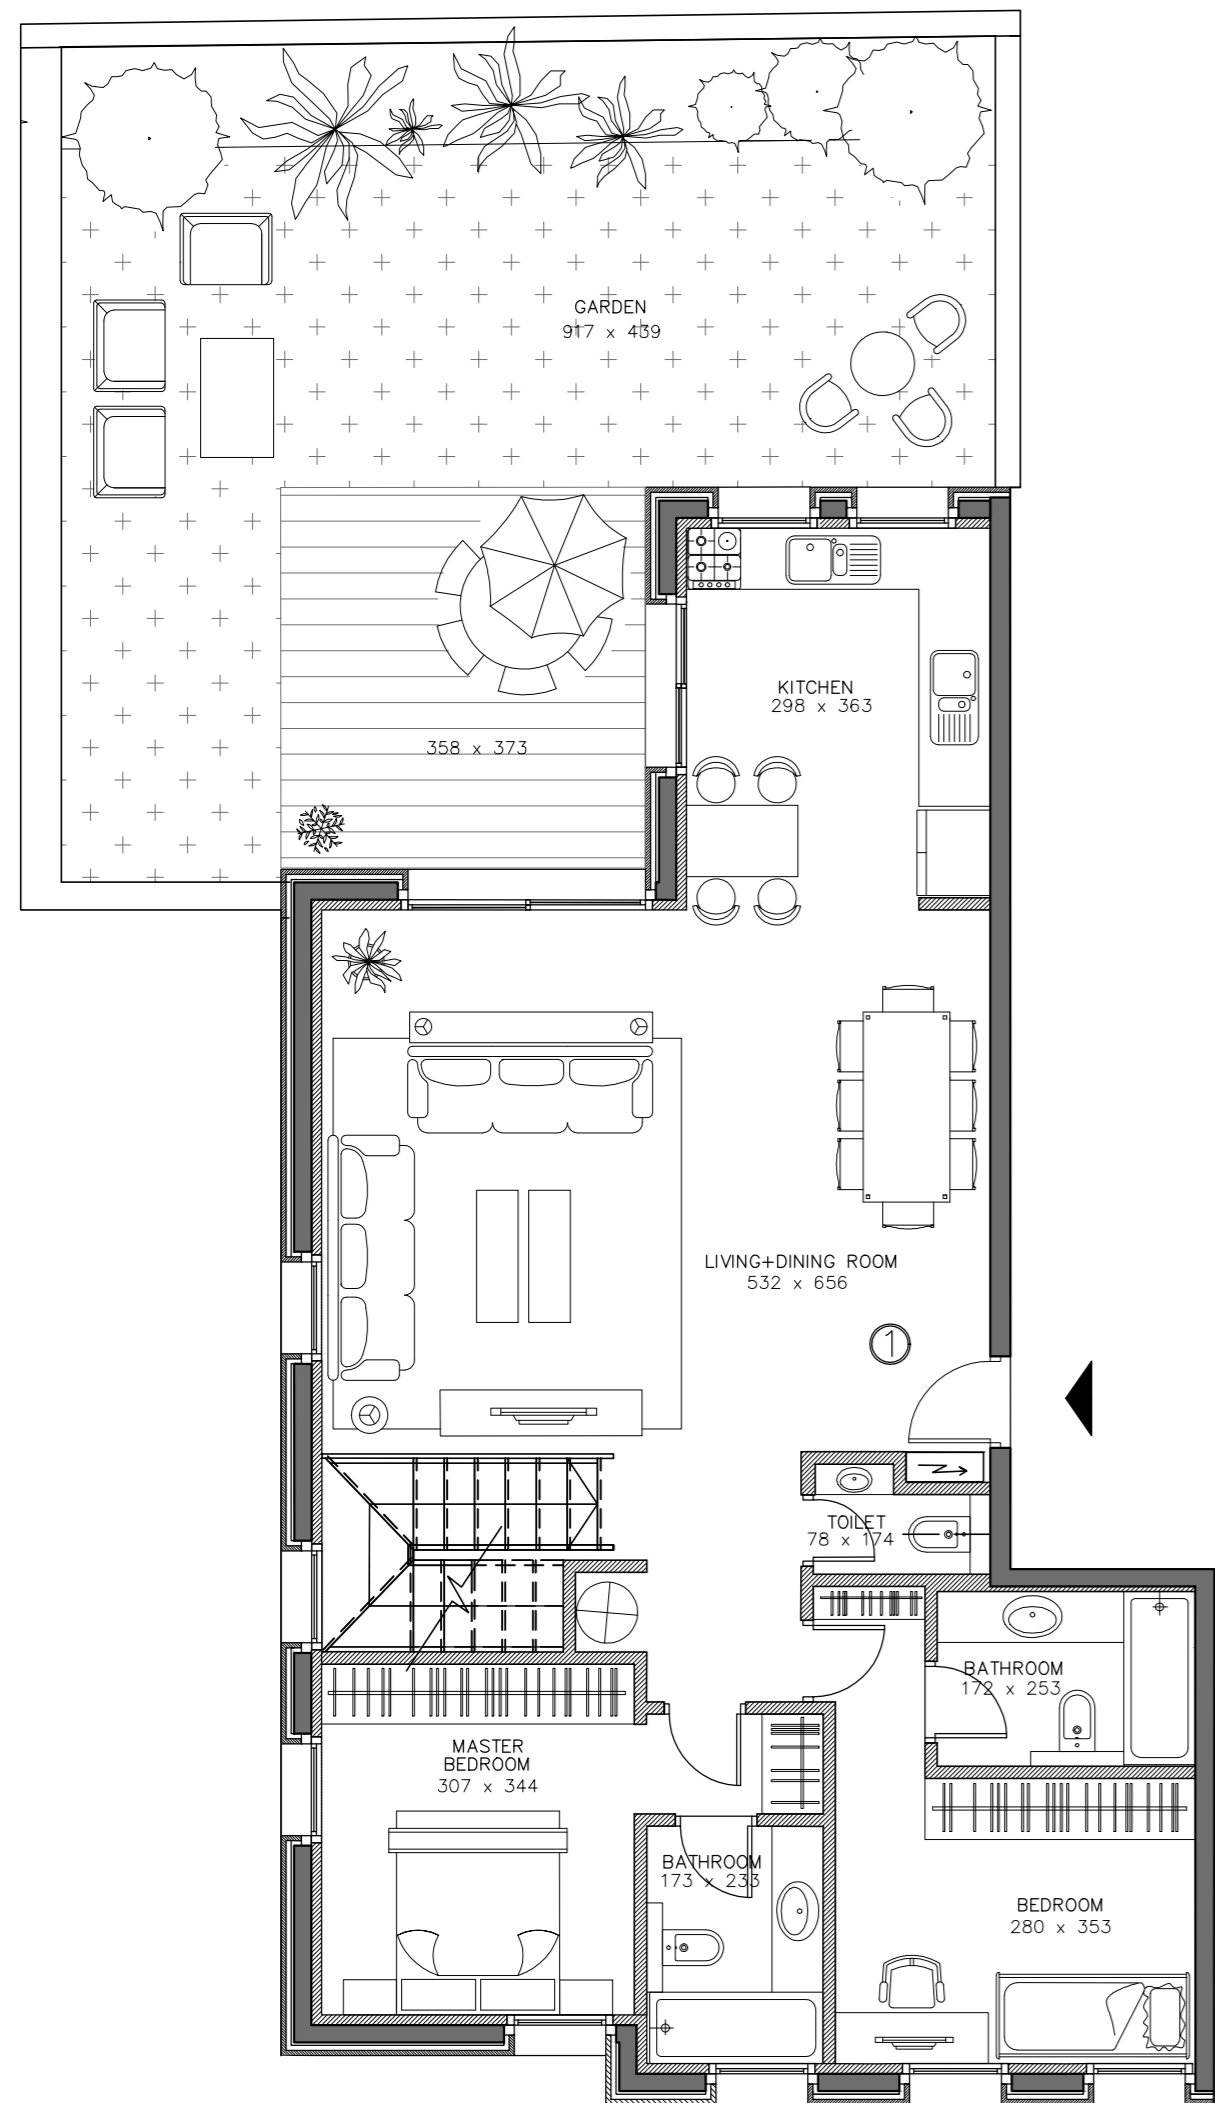

# Building D Apartment 1

sc 1:75

Floor 0

Floor -1  
Basement

**Total area**  
Residence area: 166.25 sqm /1788.85 ft  
Outdoor area: 86 sqm /925 ft

**Ground Floor**  
Residence area: 102.85 sqm /1106.67 ft  
Garden area: 66 sqm /710.16 ft

**Basement**  
Residence area: 63.4 sqm /682.18 ft  
Courtyard area: 20 sqm /215.20 ft