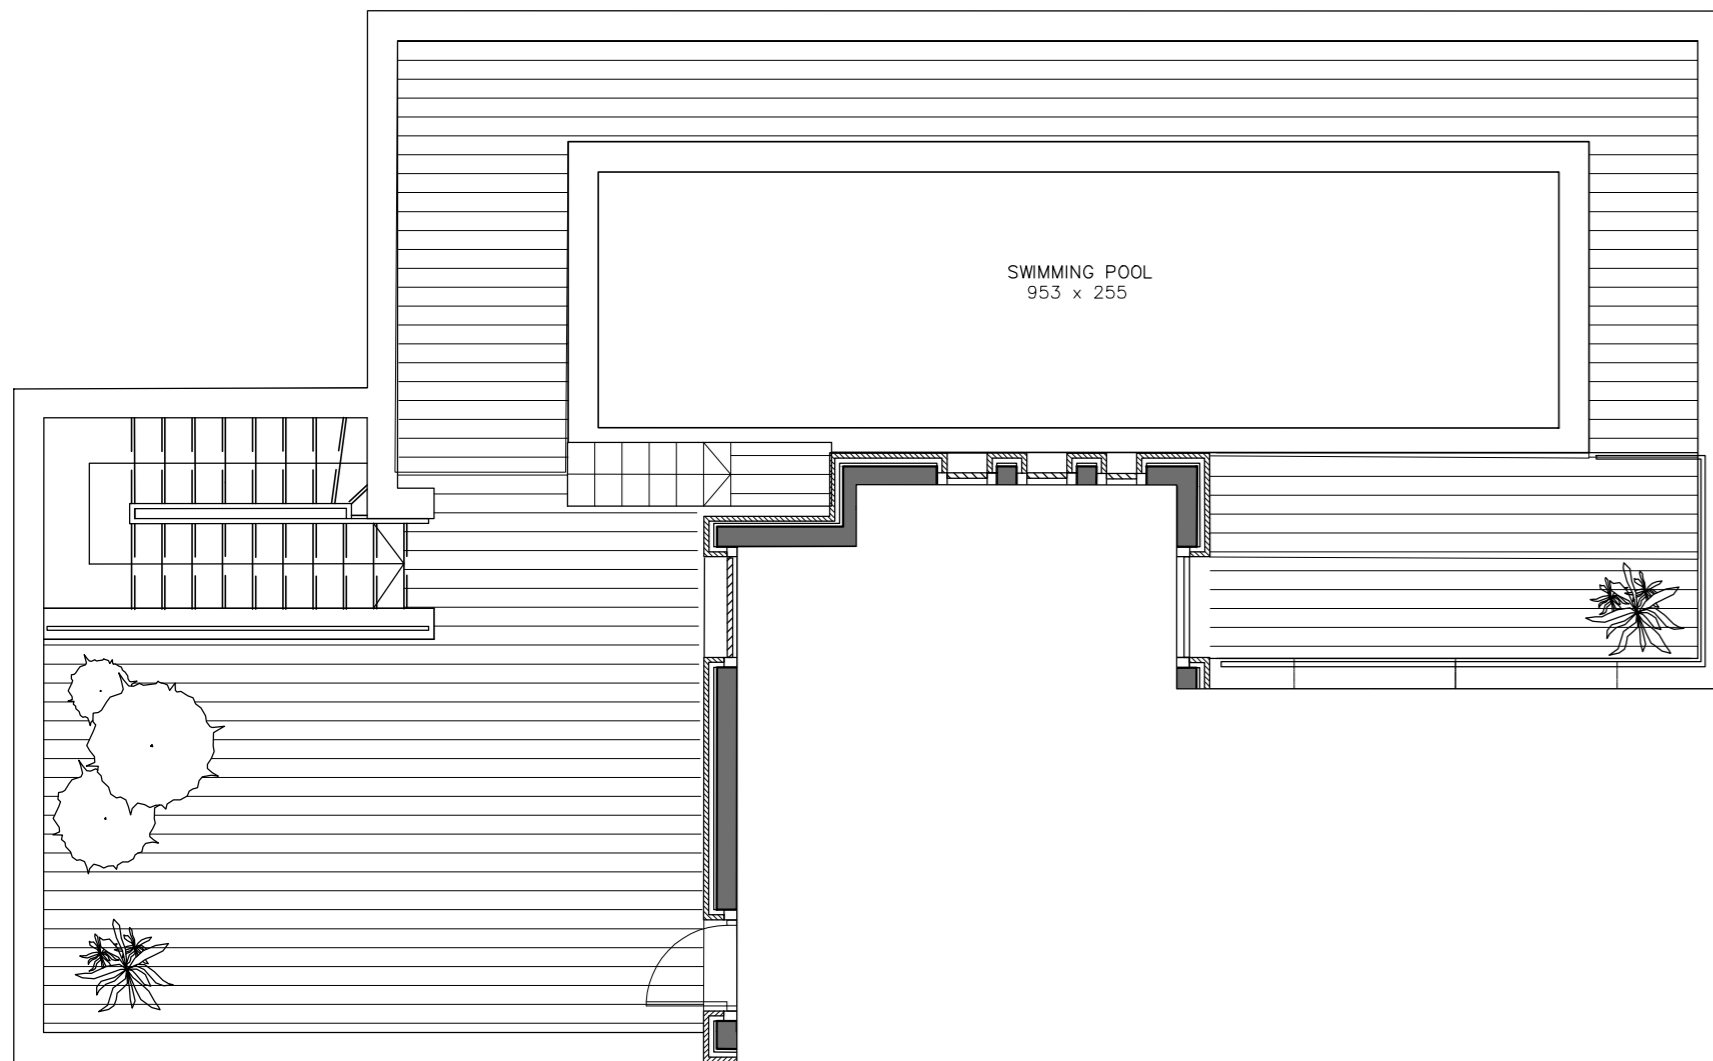

# Building D Apartment 5

sc 1:75

Roof

N

Floor 3

Roof
Floor 3
Floor 2
Floor 1
Floor 0
Floor -1

**Total area**

Residence area: 211.30 sqm /2273.59 ft  
Outdoor area: 160.20 sqm /1723.75 ft

**Ground Floor**

Residence area: 211.30 sqm /2273.59 ft  
Balcony area: 14 sqm /150.64 ft

**Roof**

Roof area: 115 sqm /1237.40 ft  
Pool area: 31.2 sqm /335.71 ft

Floor 3

Roof