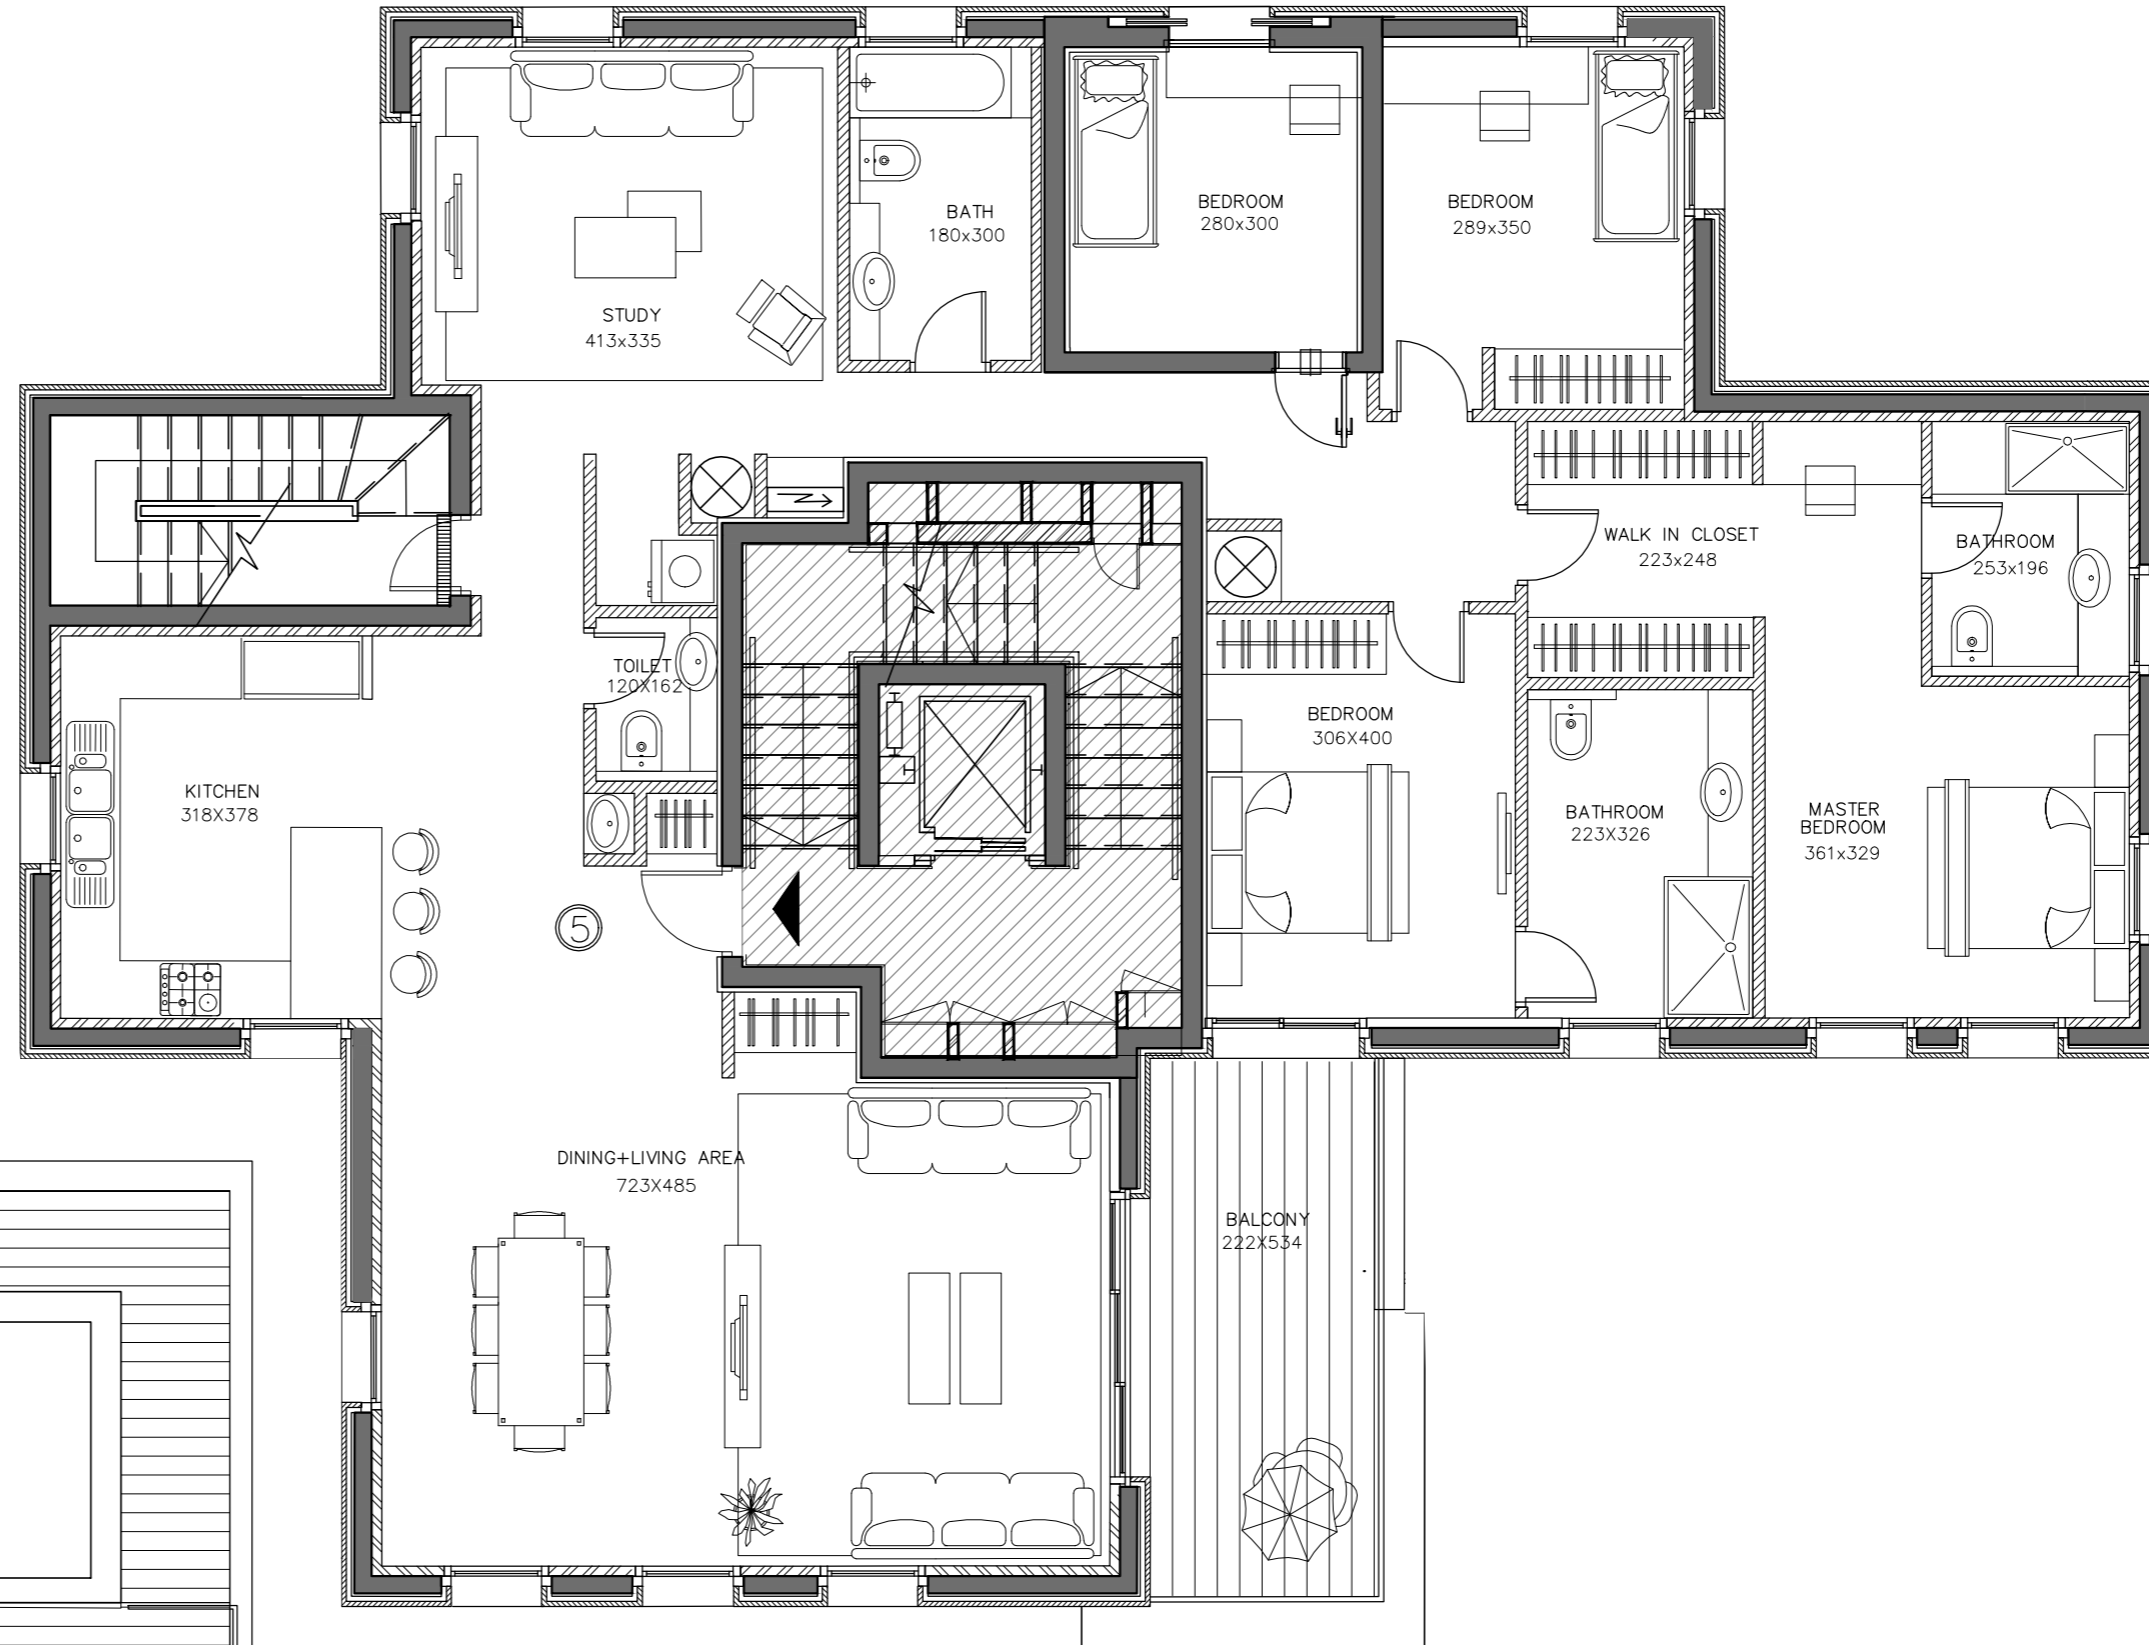

# Building D Apartment 5

sc 1:75

Roof

N

Floor 3

Roof
Floor 3
Floor 2
Floor 1
Floor 0
Floor -1

**Total area**

Residence area: 211.30 sqm /2273.59 ft  
Outdoor area: 160.20 sqm /1723.75 ft

**Ground Floor**

Residence area: 211.30 sqm /2273.59 ft  
Balcony area: 14 sqm /150.64 ft

**Roof**

Roof area: 115 sqm /1237.40 ft  
Pool area: 31.2 sqm /335.71 ft

Floor 3

Roof