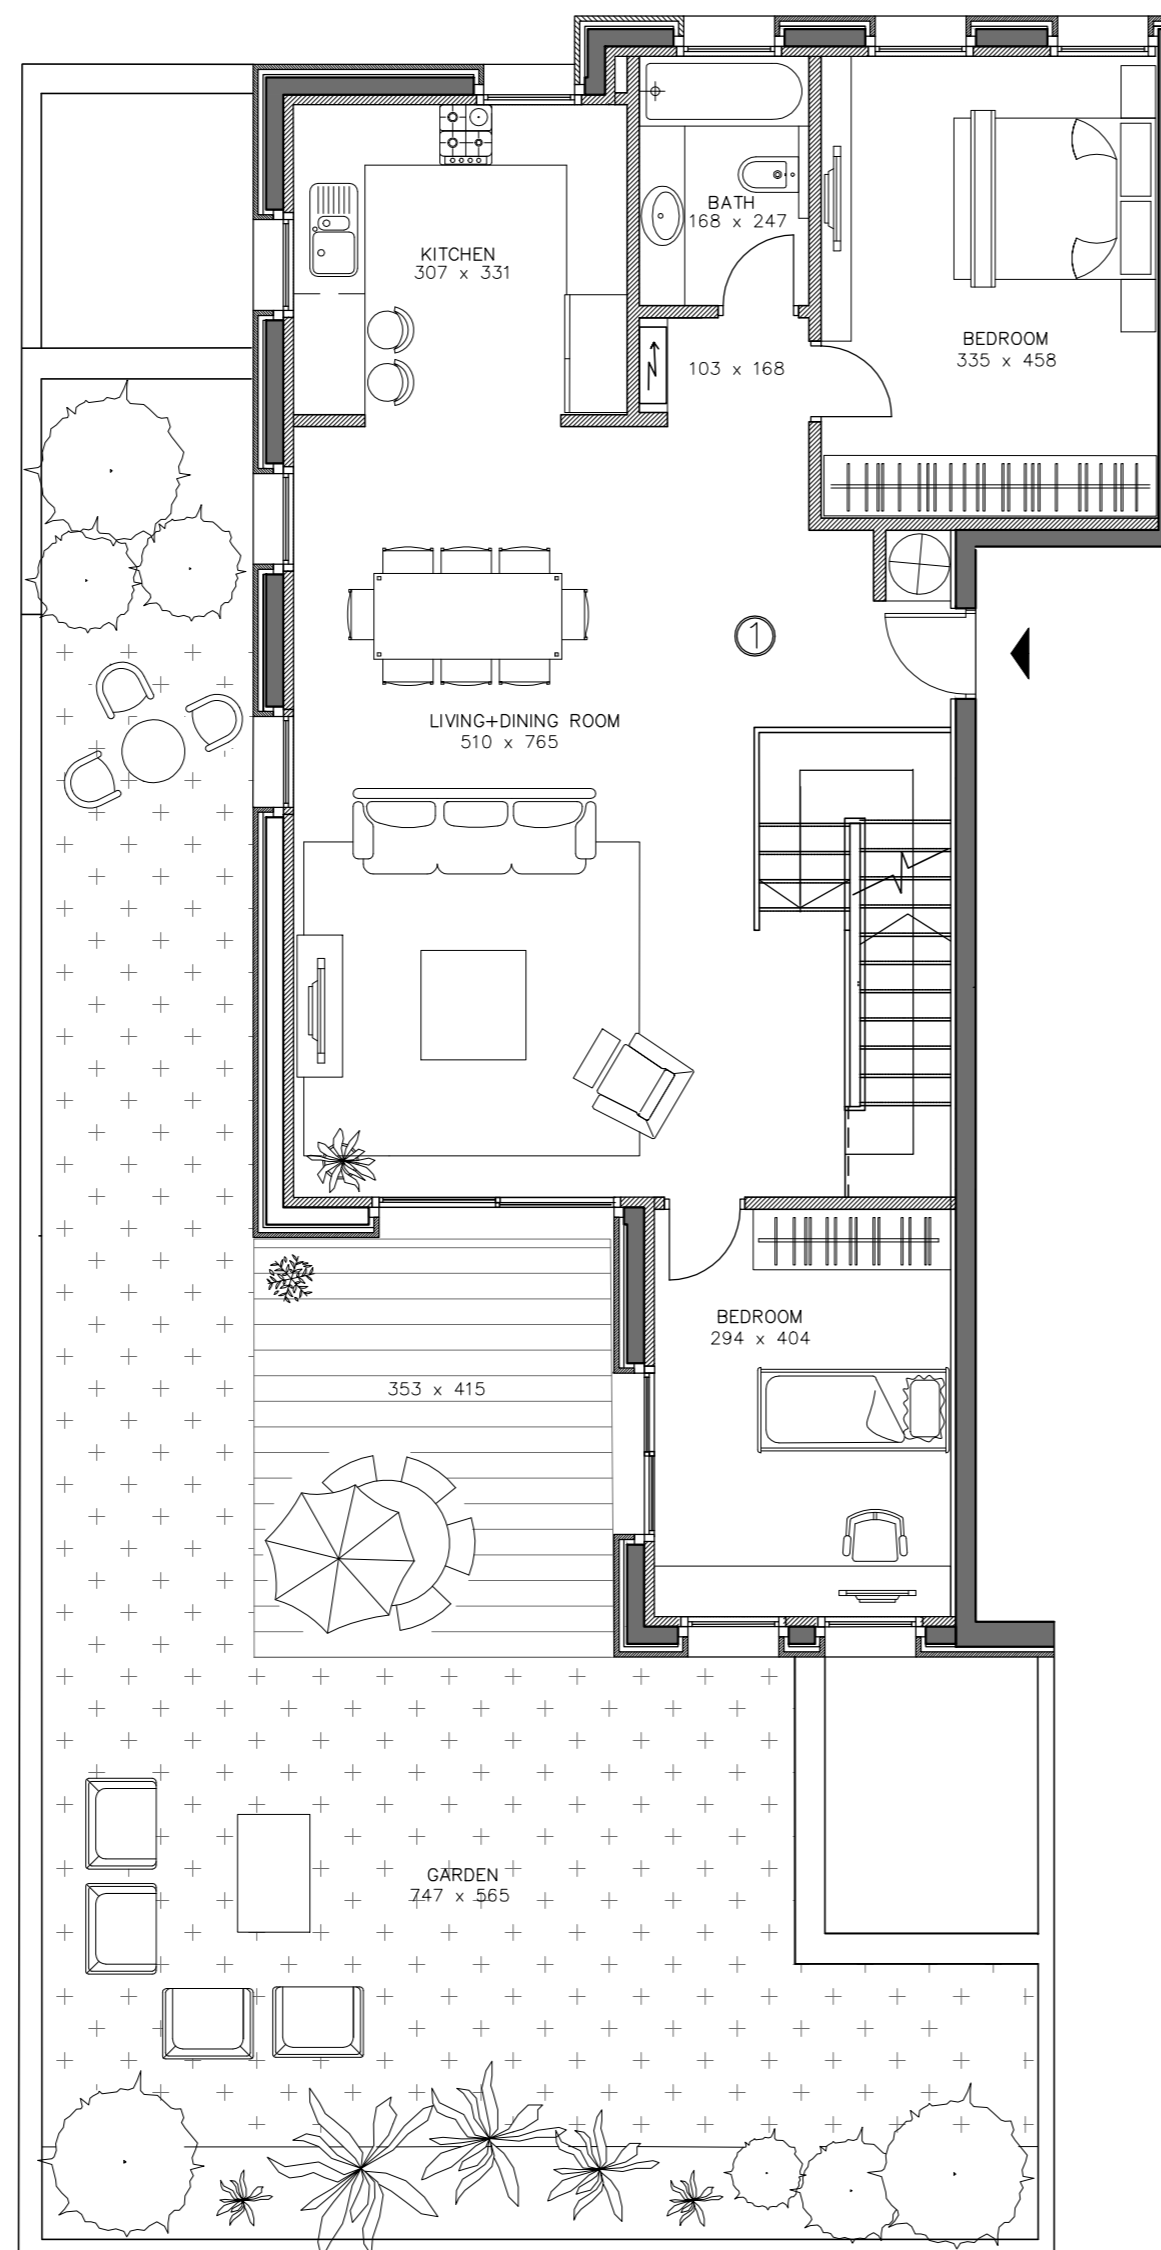

Building E Apartment 1

sc 1:75

Total area
Residence area: 225.70 sqm / 2428.53 ft
Outdoor area: 113.20 sqm / 1218.03 ft

Ground Floor
Residence area: 109 sqm / 1172.84 ft
Garden area: 105 sqm / 1129.80 ft

Top Floor
Residence area: 73.7 sqm / 793.01 ft

Basement
Residence area: 43 sqm / 462.68 ft
Courtyard area: 8.2 sqm / 88.23 ft

Floor -1
Basement

Floor 0

Floor 1