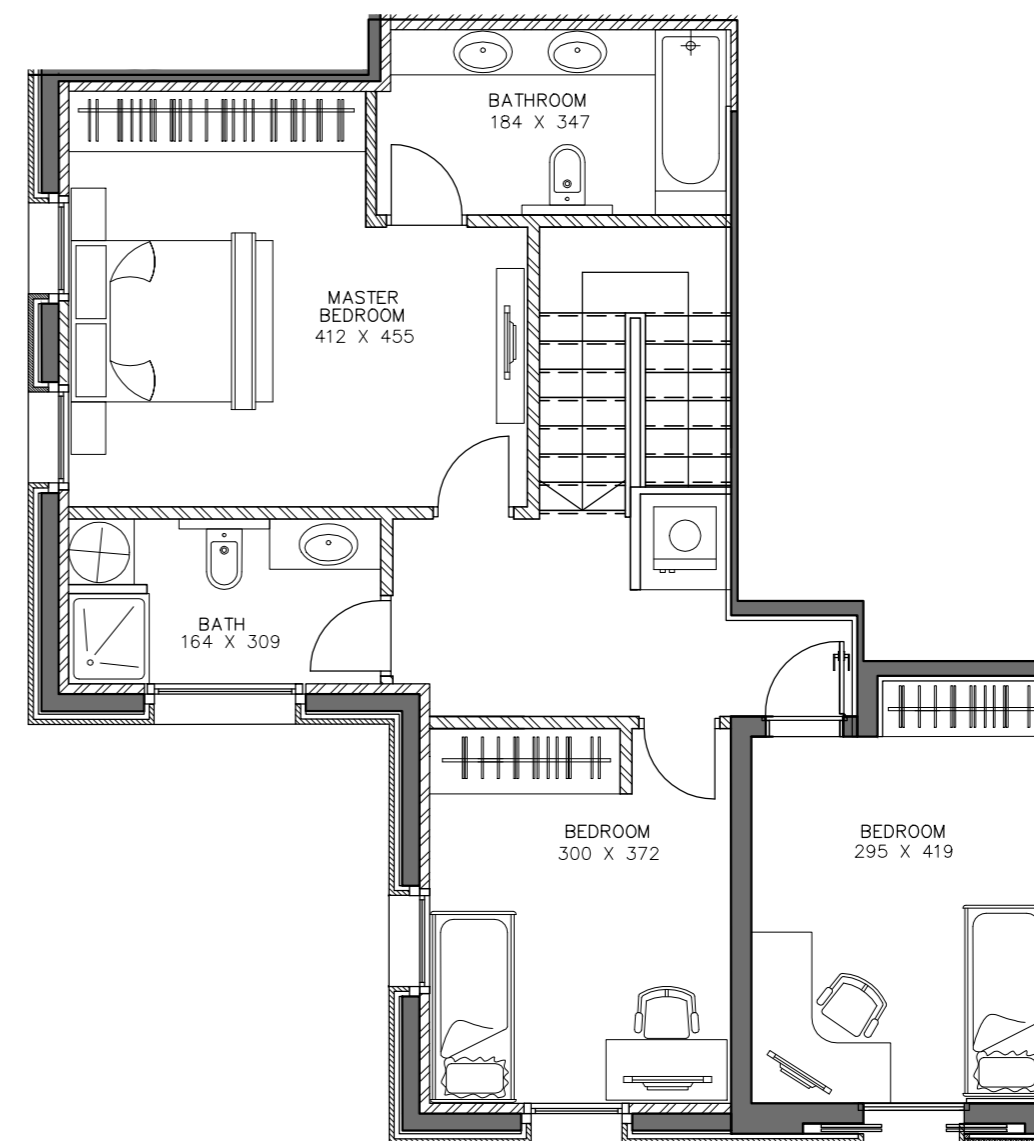

Building E Apartment 1

sc 1:75

Total area
Residence area: 225.70 sqm / 2428.53 ft
Outdoor area: 113.20 sqm / 1218.03 ft

Ground Floor
Residence area: 109 sqm / 1172.84 ft
Garden area: 105 sqm / 1129.80 ft

Top Floor
Residence area: 73.7 sqm / 793.01 ft

Basement
Residence area: 43 sqm / 462.68 ft
Courtyard area: 8.2 sqm / 88.23 ft

Floor -1
Basement

Floor 0

Floor 1