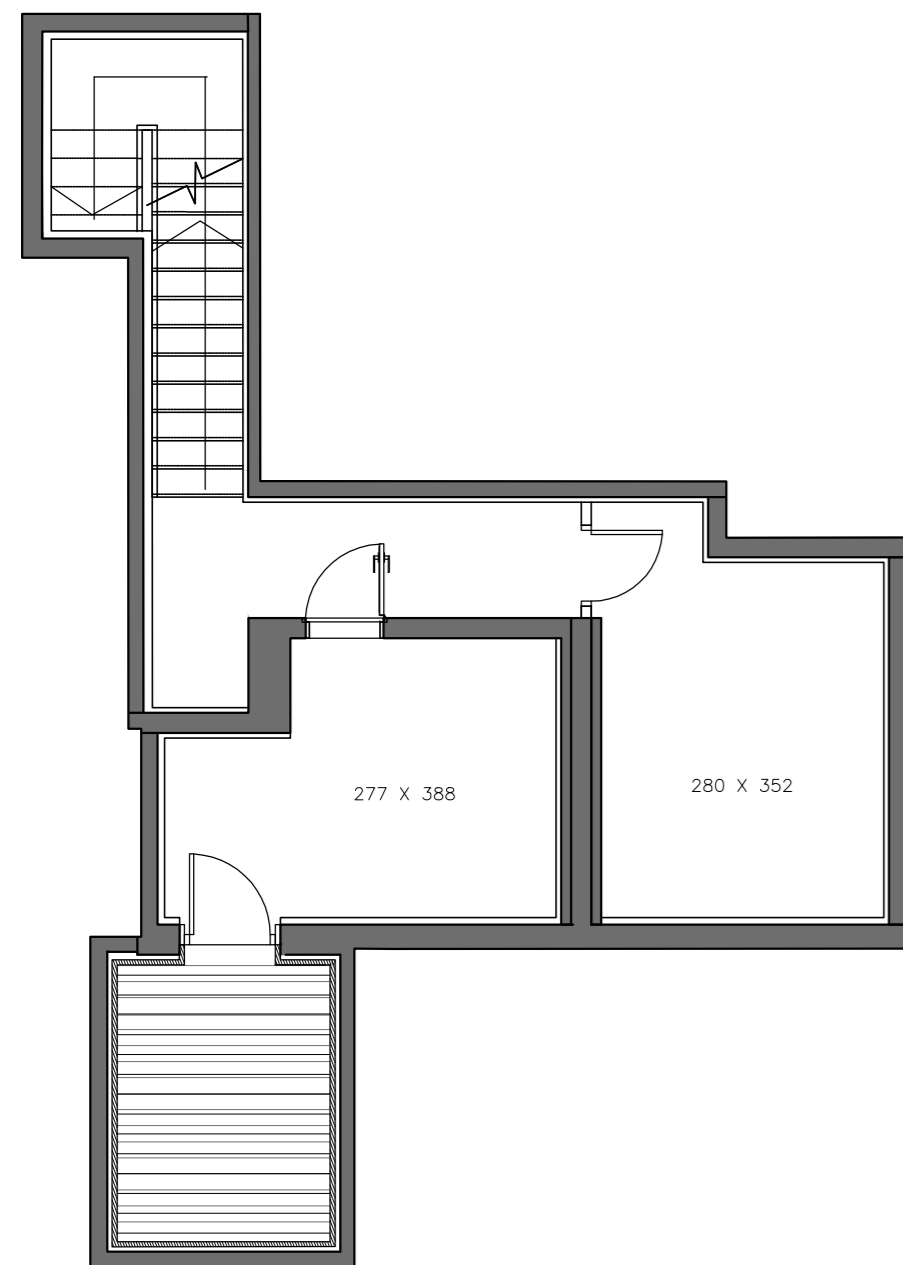

Building E Apartment 1

sc 1:75

Total area
Residence area: 225.70 sqm / 2428.53 ft
Outdoor area: 113.20 sqm / 1218.03 ft

Ground Floor
Residence area: 109 sqm / 1172.84 ft
Garden area: 105 sqm / 1129.80 ft

Top Floor
Residence area: 73.7 sqm / 793.01 ft

Basement
Residence area: 43 sqm / 462.68 ft
Courtyard area: 8.2 sqm / 88.23 ft

Floor -1
Basement

Floor 0

Floor 1