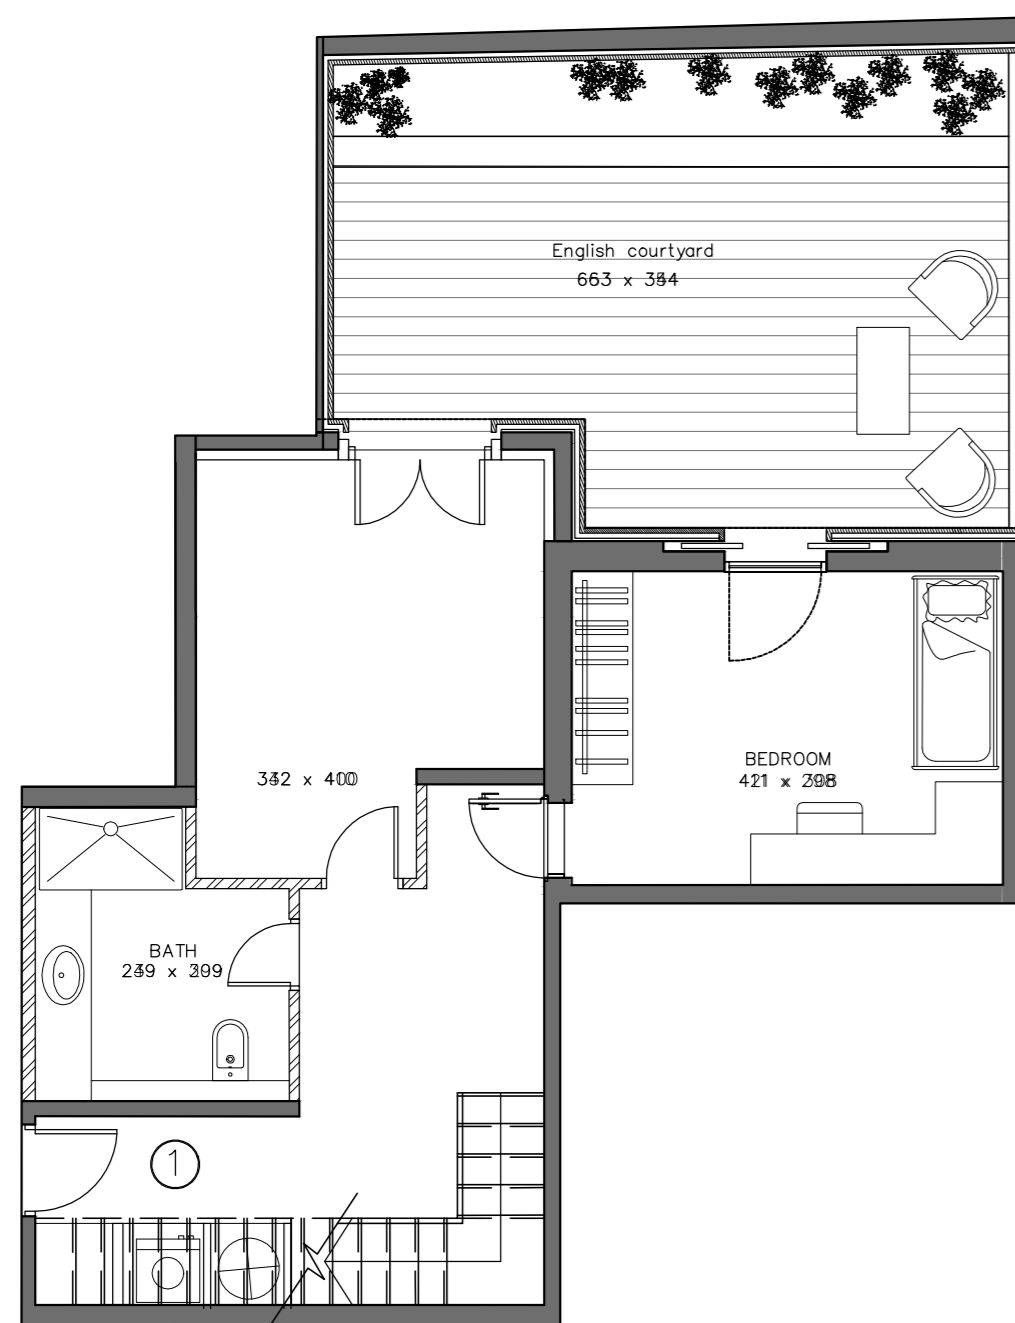

Building F Apartment 1

sc 1:75

Floor 0

Floor -1

Total area

Residence area: 239 sqm/2574.664ft
Outdoor area: 134.40 sqm/1446.14 ft

Ground Floor

Residence area: 183 sqm/1969.08 ft
Garden area: 116 sqm/1248.16 ft

Basement

Residence area: 56 sqm /602.56 ft
Courtyard area: 18.4 sqm/197.98 ft