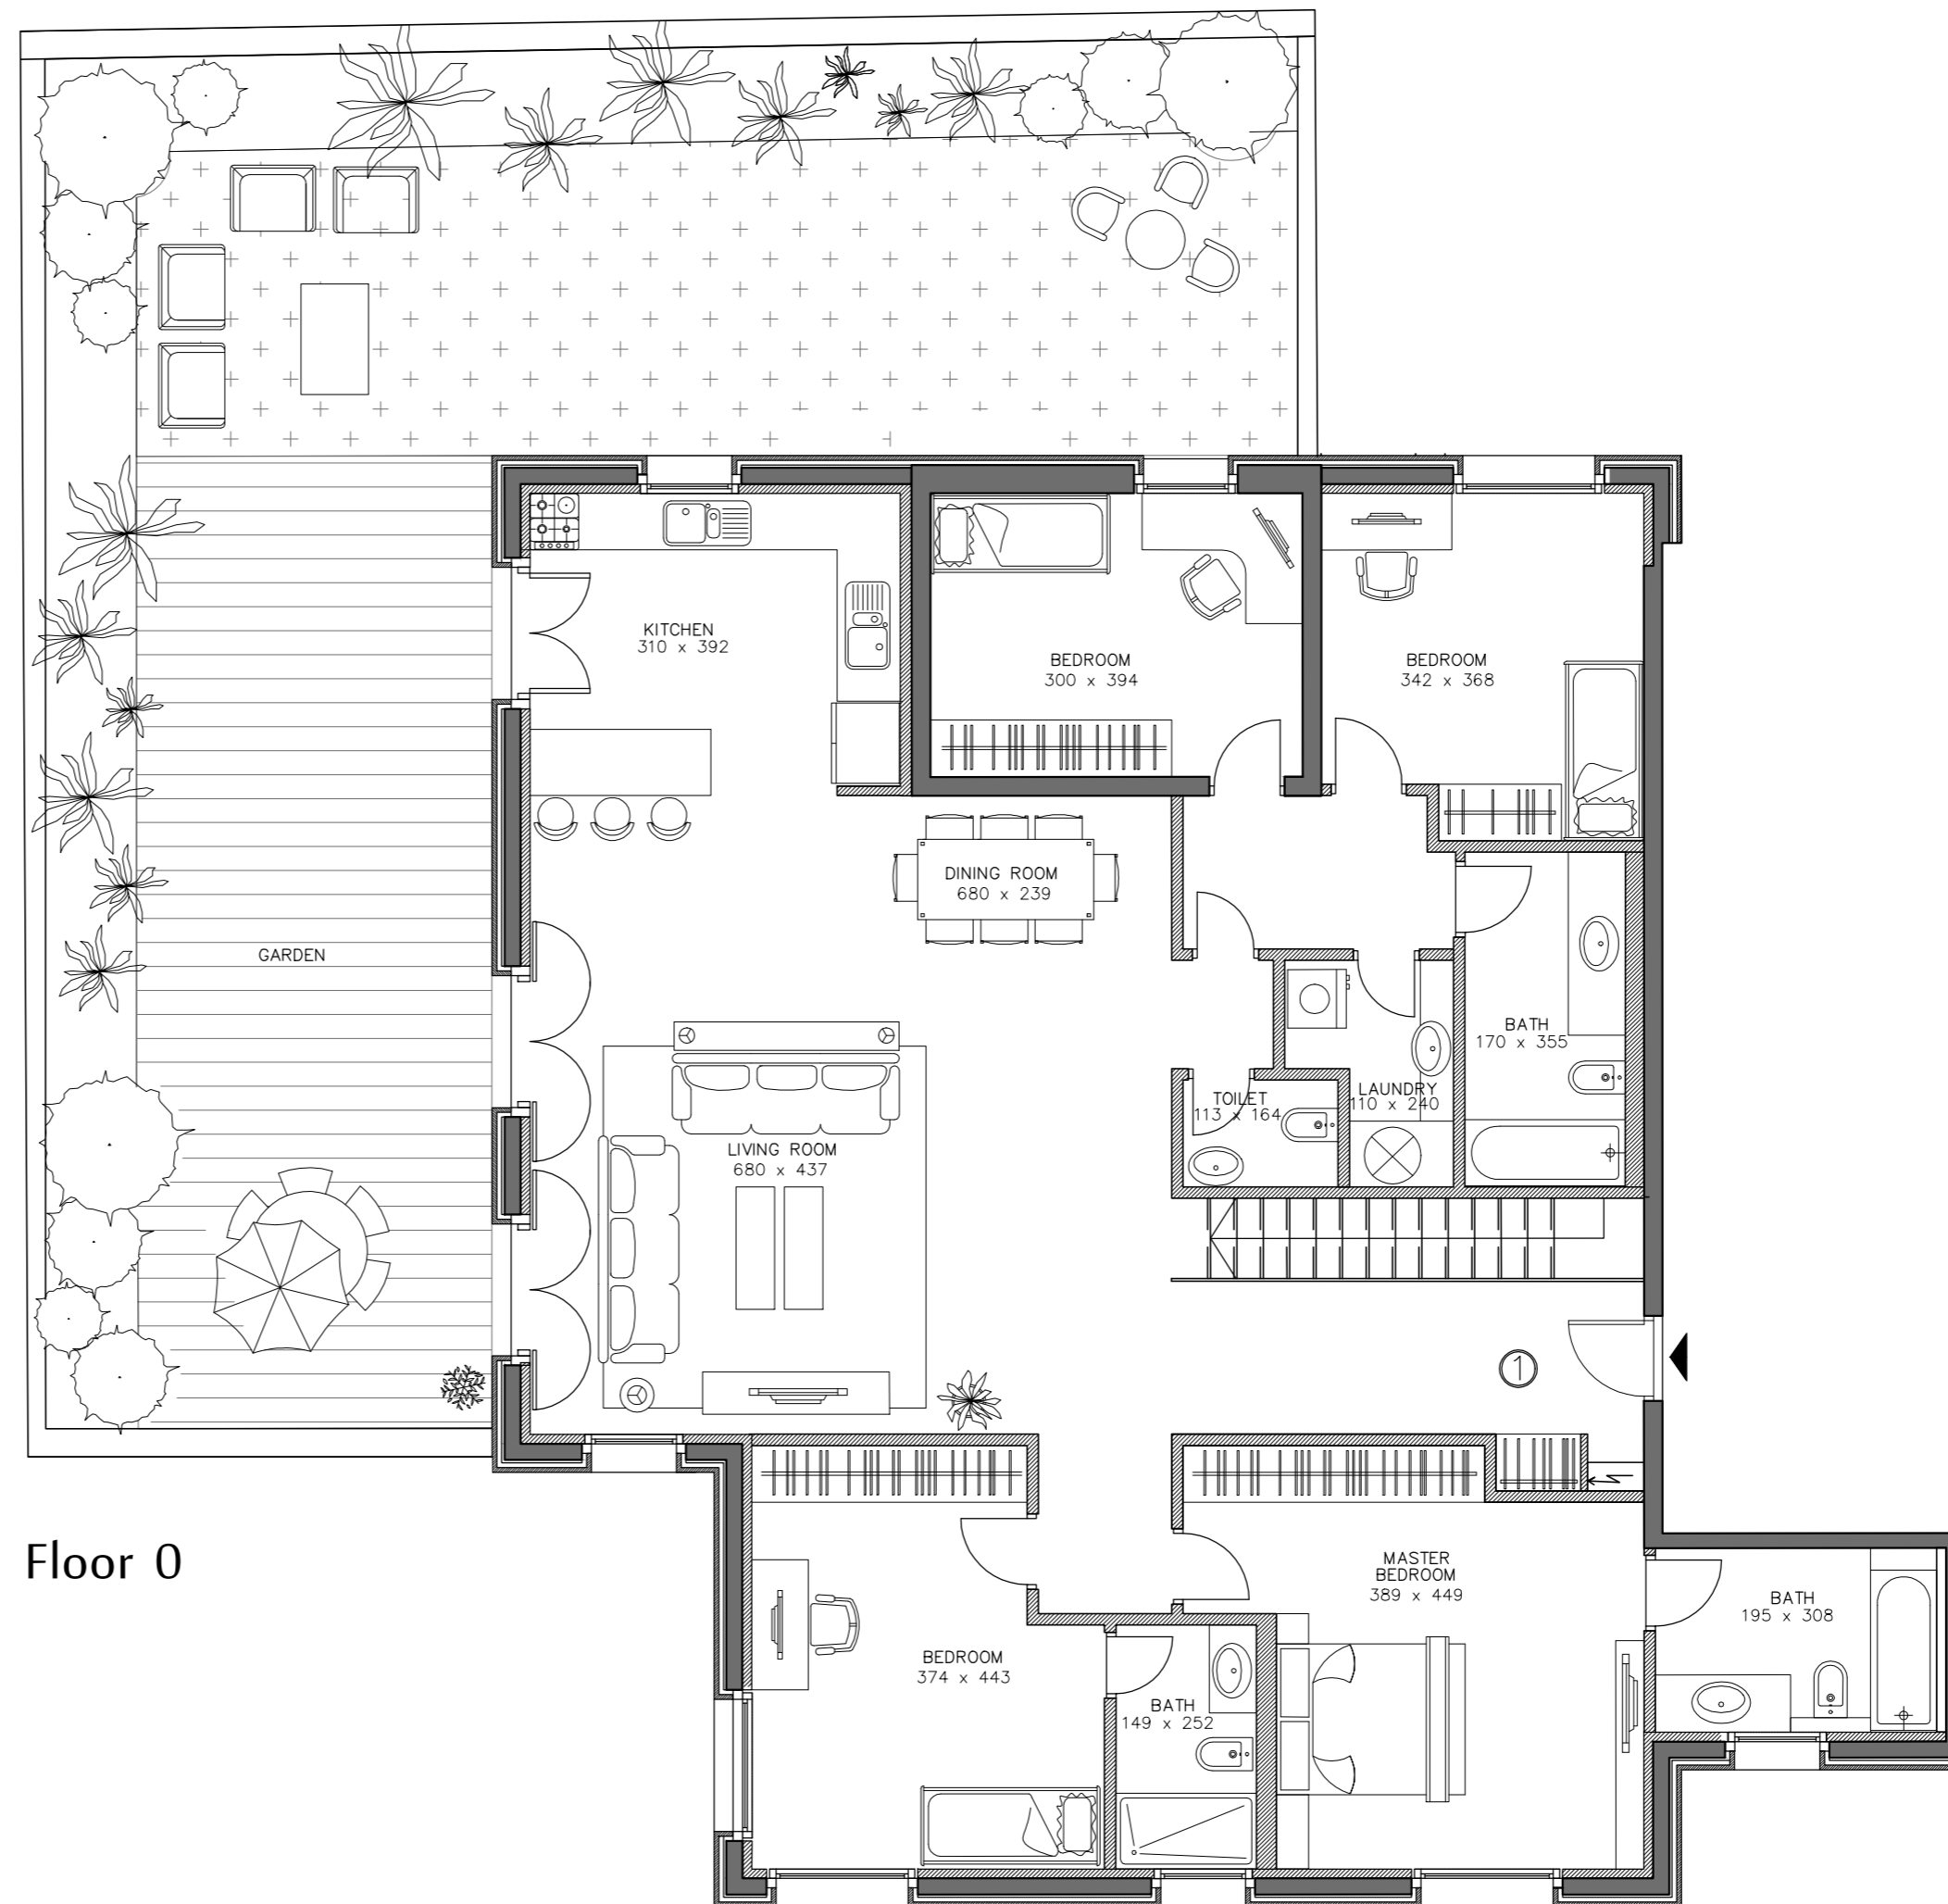

Building F Apartment 1

sc 1:75

Floor 0

Floor -1

Total area

Residence area: 239 sqm/2574.664ft
Outdoor area: 134.40 sqm/1446.14 ft

Ground Floor

Residence area: 183 sqm/1969.08 ft
Garden area: 116 sqm/1248.16 ft

Basement

Residence area: 56 sqm /602.56 ft
Courtyard area: 18.4 sqm/197.98 ft