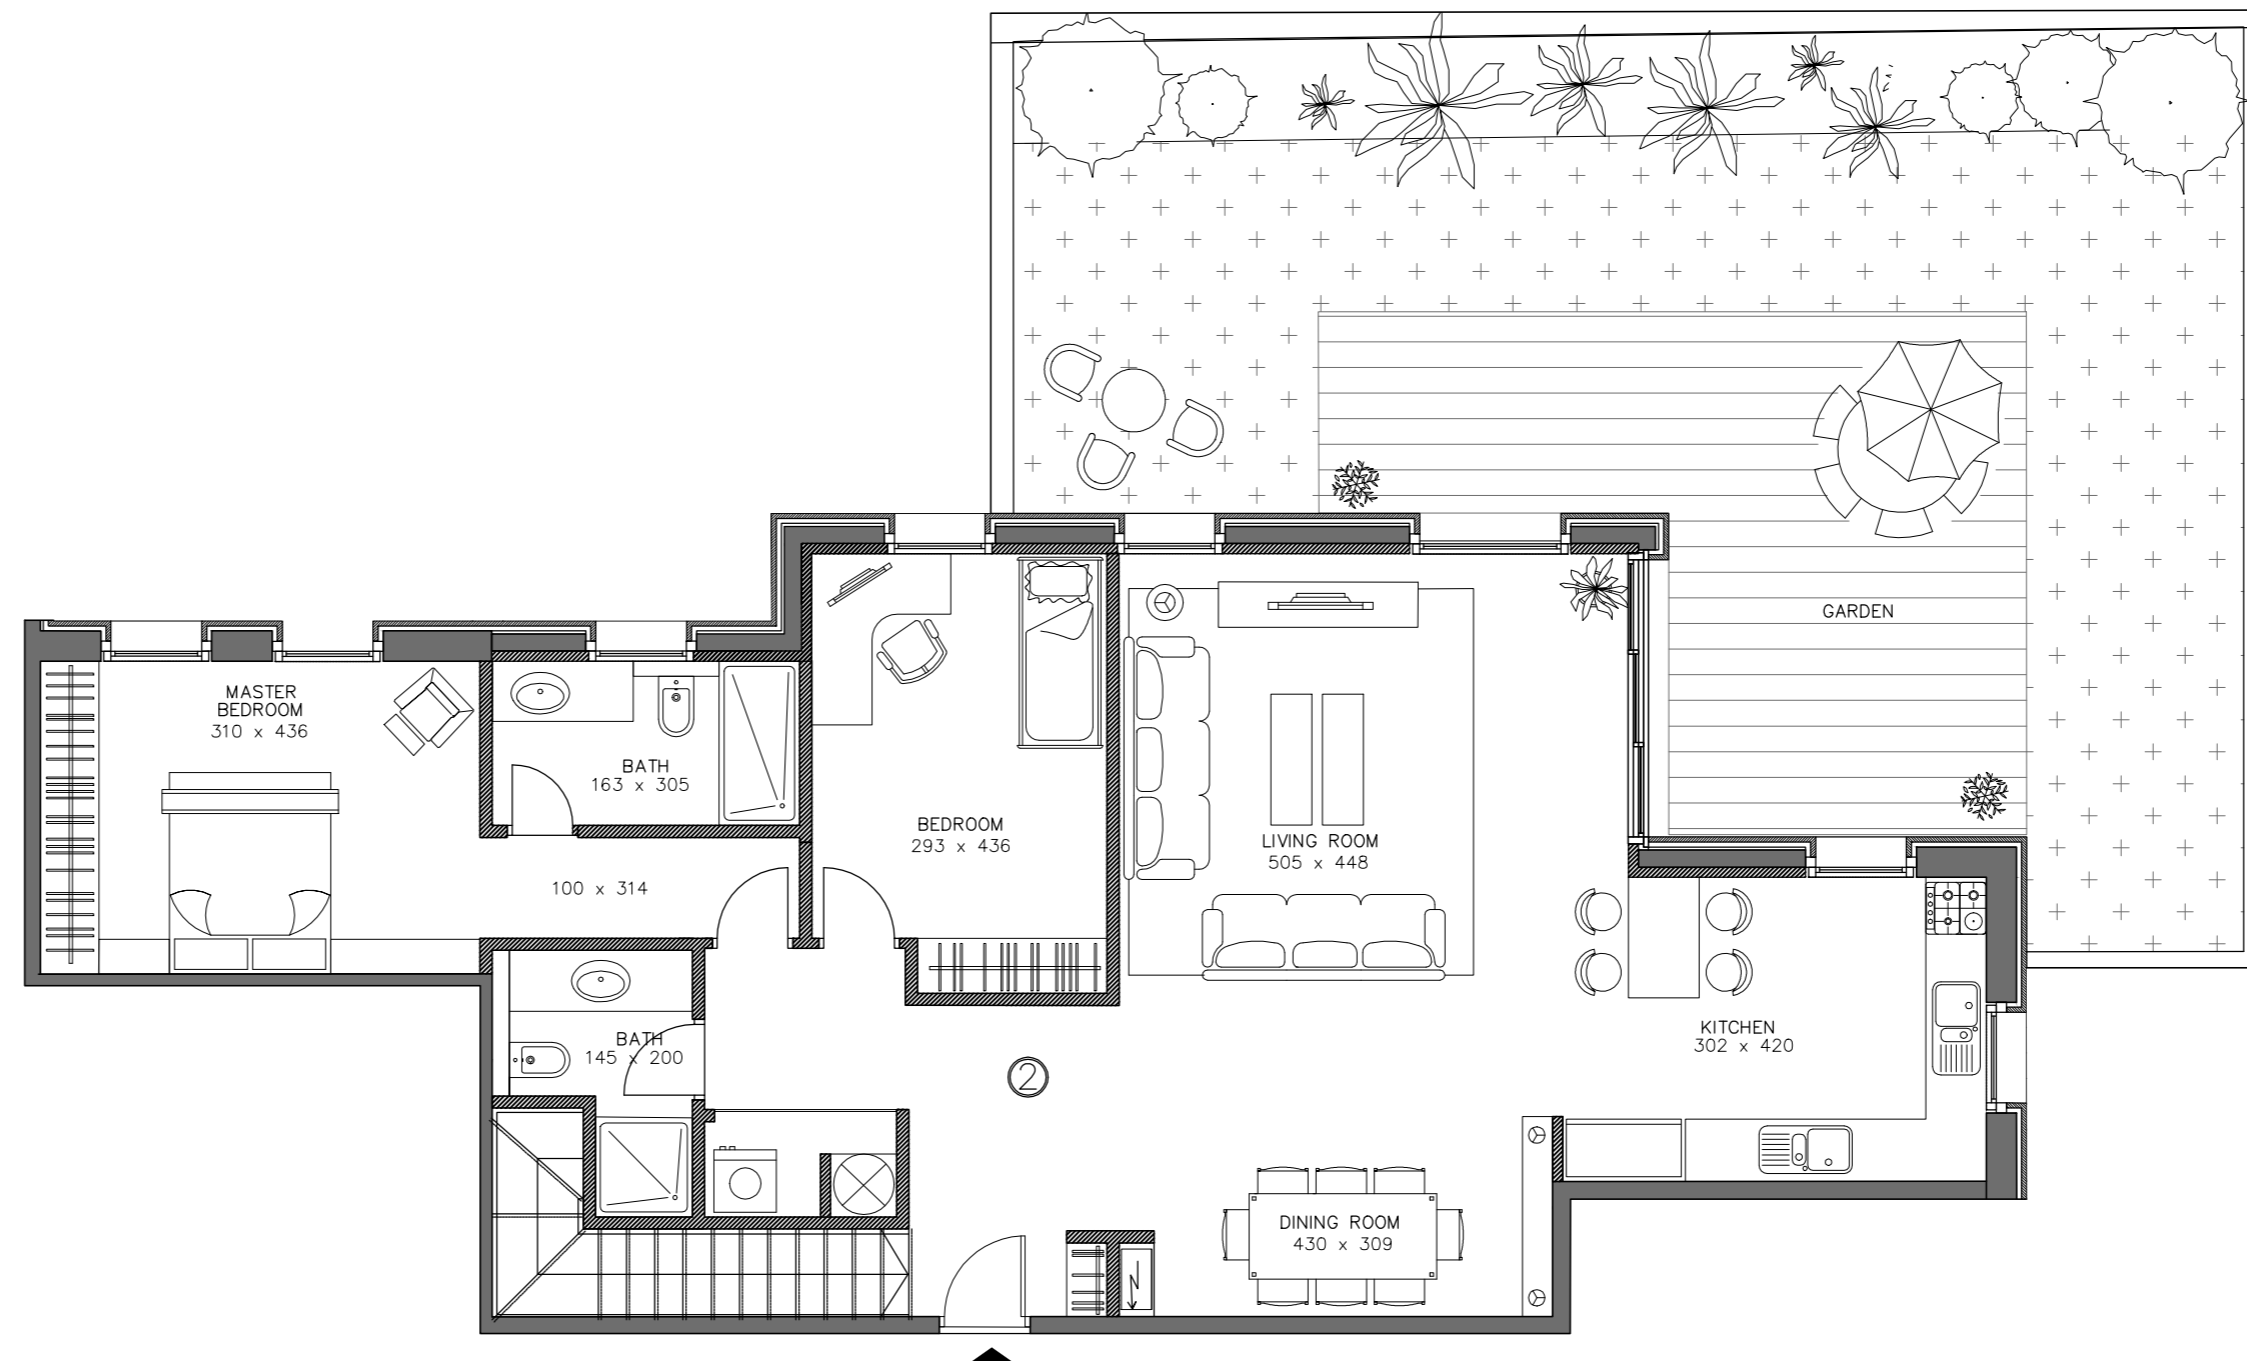

# Building F Apartment 2

sc 1:75

Floor 0

Floor -1

<b>Total area</b>	
Residence area:	165 sqm / 1775.40 ft
Outdoor area:	98.20 sqm / 1056.63 ft
<b>Ground Floor</b>	
Residence area:	115 sqm / 1237.40 ft
Garden area:	85 sqm / 914.60 ft
<b>Basement</b>	
Residence area:	50.00 sqm / 538.00 ft
Courtyard area:	13.20 sqm / 142.03.40ft