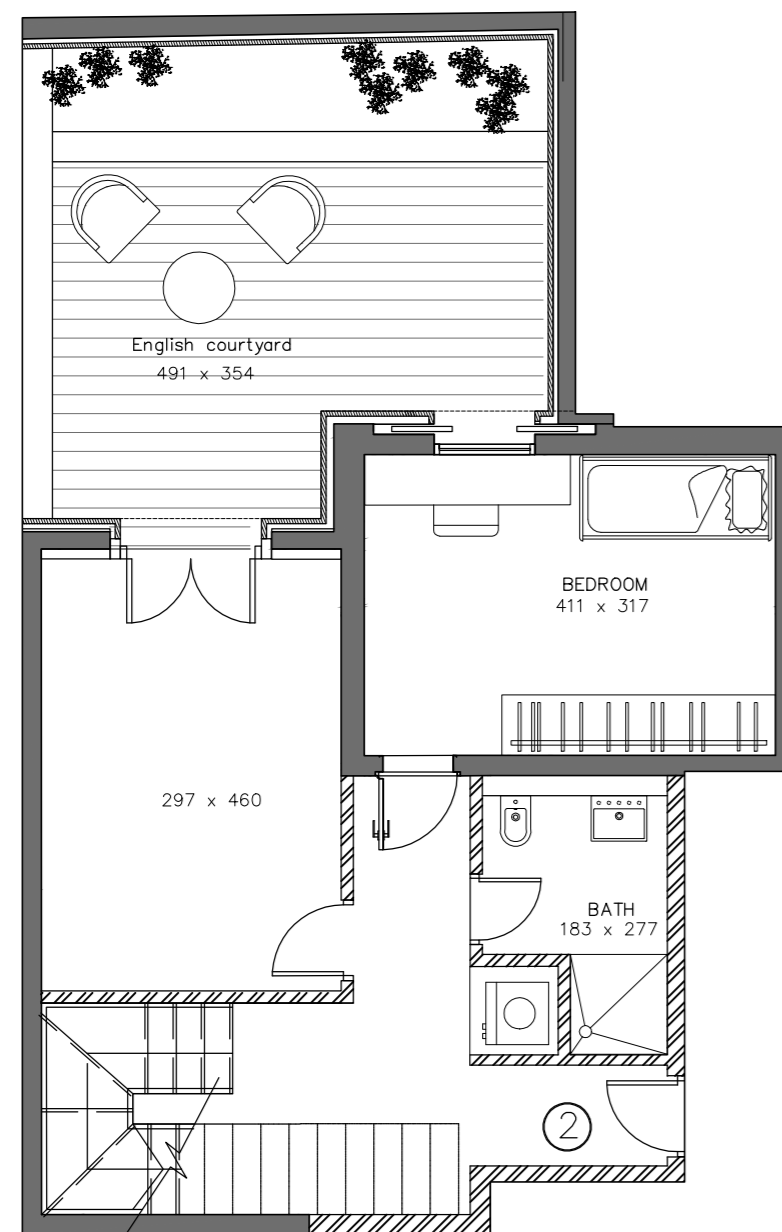

# Building F Apartment 2

sc 1:75

Floor 0

Floor -1

<b>Total area</b>	
Residence area:	165 sqm / 1775.40 ft
Outdoor area:	98.20 sqm / 1056.63 ft
<b>Ground Floor</b>	
Residence area:	115 sqm / 1237.40 ft
Garden area:	85 sqm / 914.60 ft
<b>Basement</b>	
Residence area:	50.00 sqm / 538.00 ft
Courtyard area:	13.20 sqm / 142.03.40ft