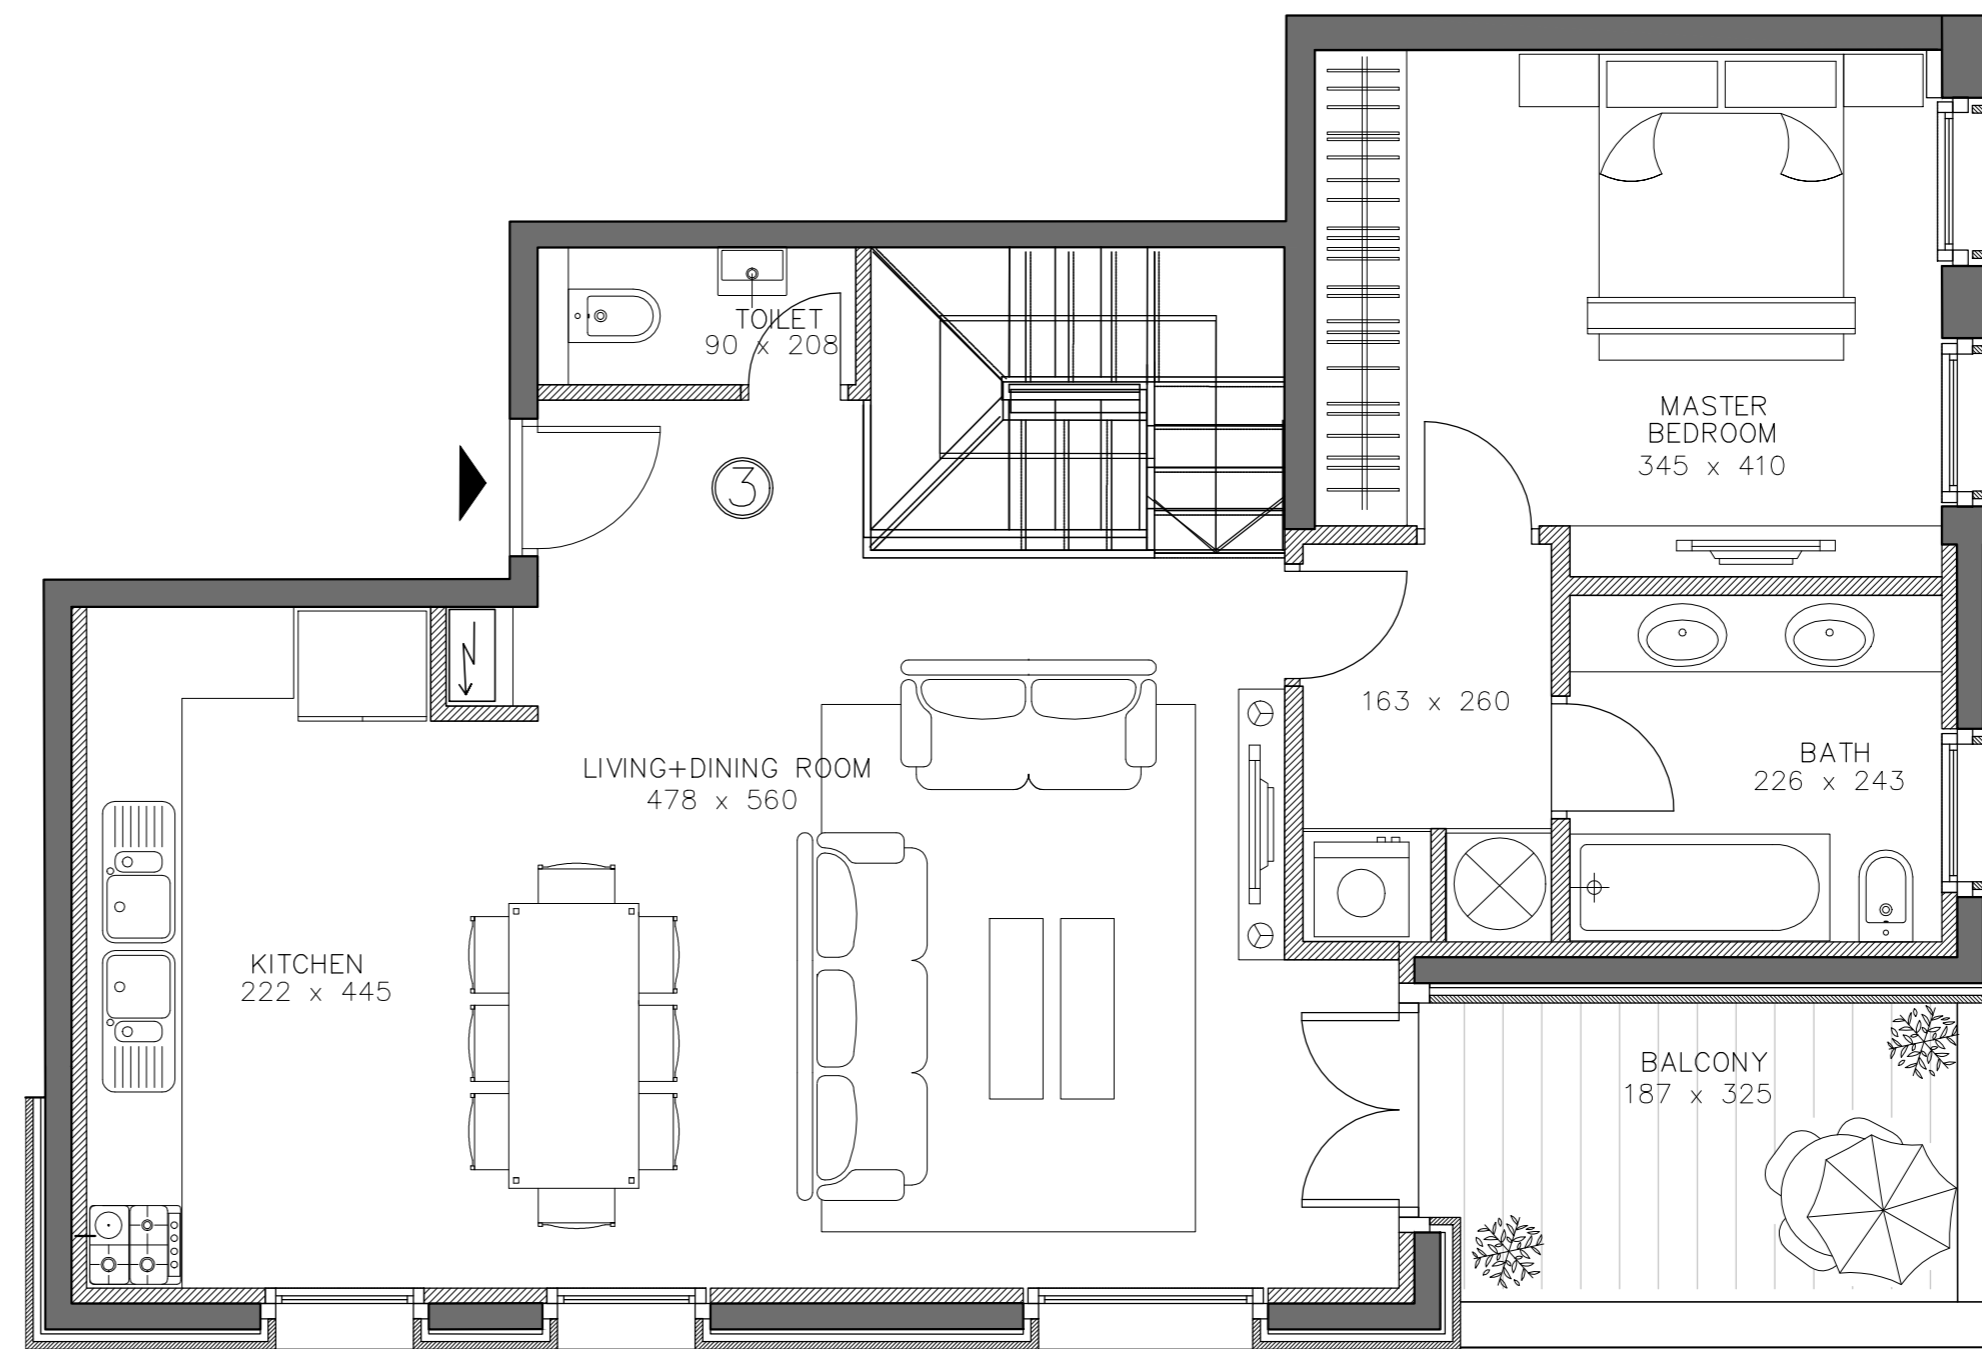

Building F Apartment 3

sc 1:50

Floor 0

Floor -1

Total area

Residence area: 129.60 sqm /1394.50 ft

Outdoor area: 33.90 sqm /364.76 ft

Ground Floor

Residence area: 79 sqm /850.04 ft

Garden area: 8 sqm /86.08 ft

Basement

Residence area: 50.60 sqm /544.46 ft

Courtyard area: 25.09 sqm /278.68 ft