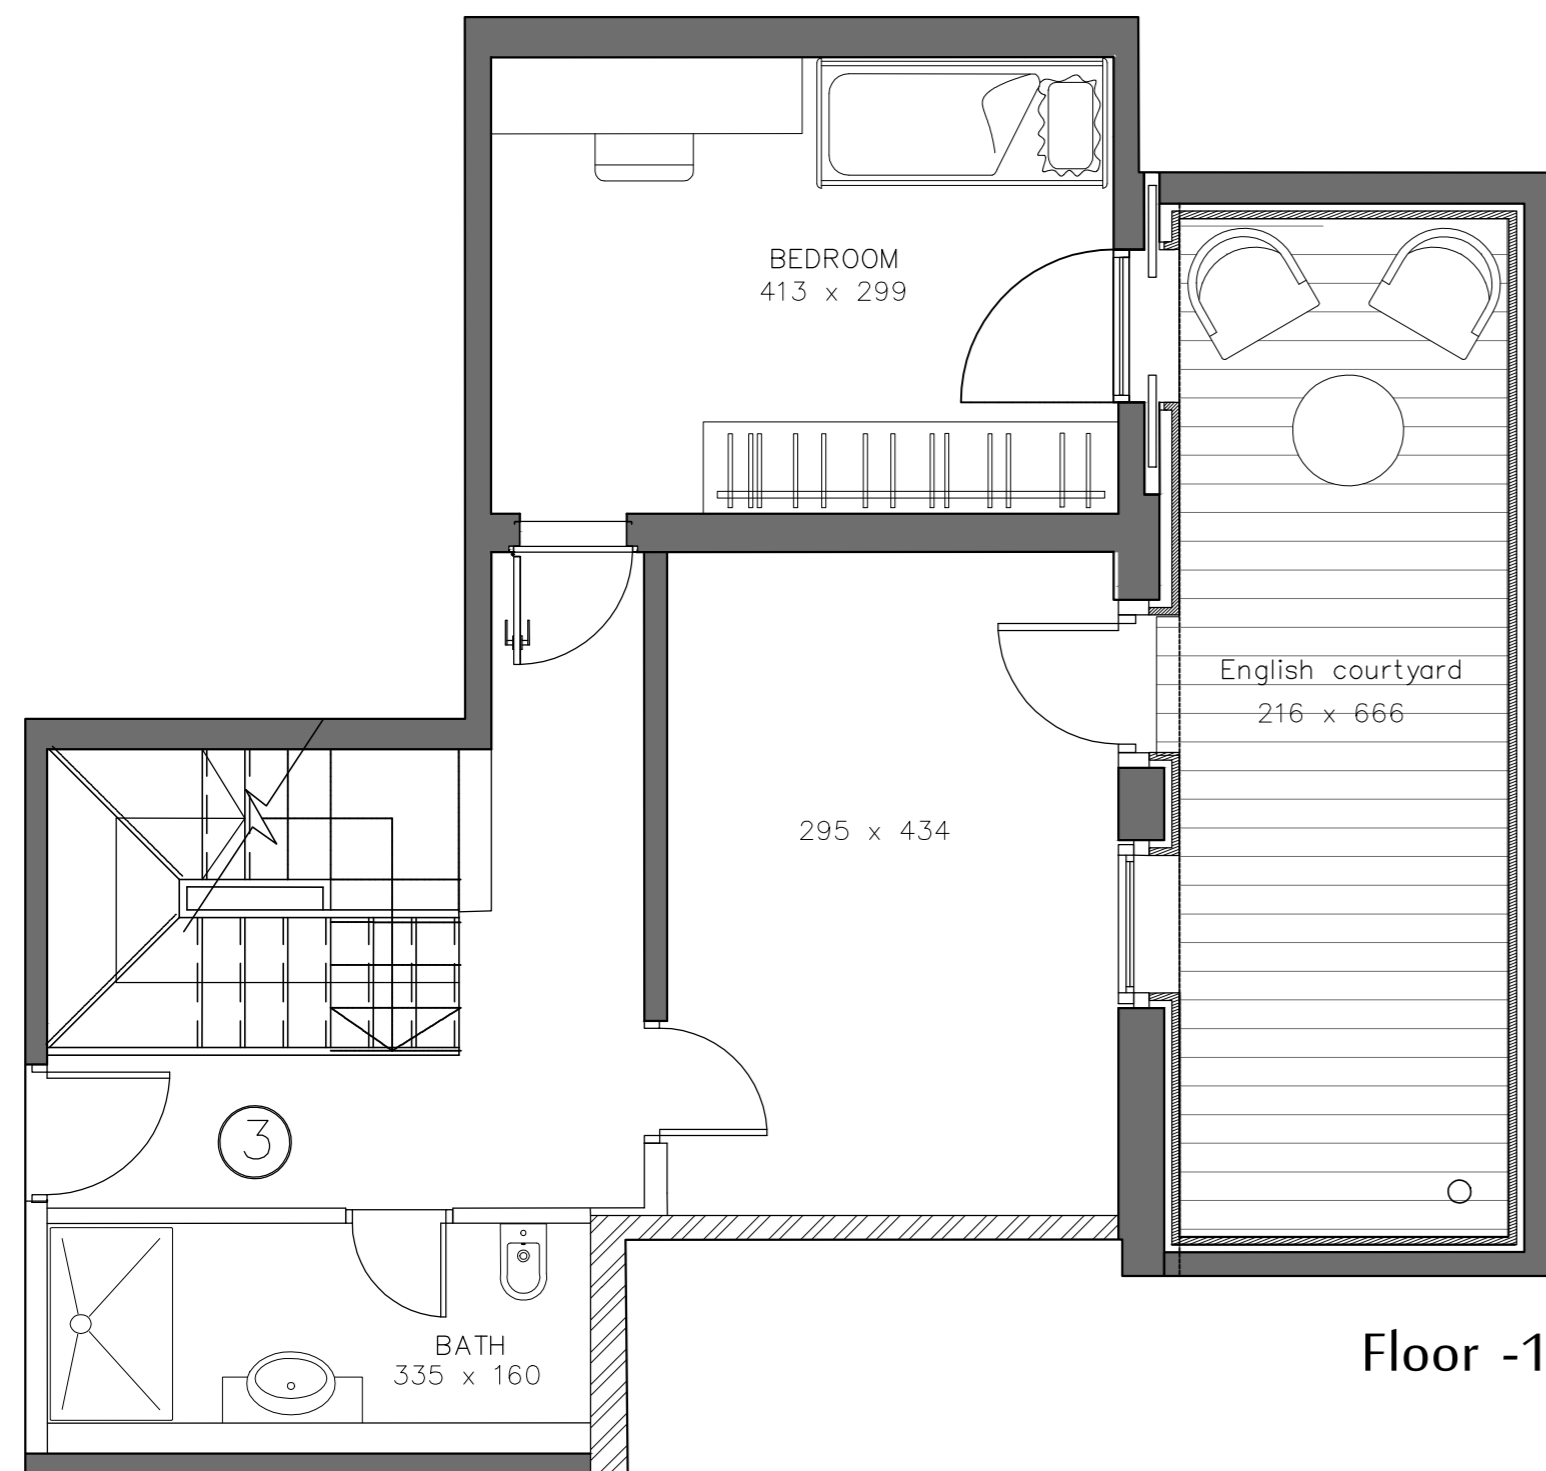

Building F Apartment 3

sc 1:50

Floor 0

Floor -1

Total area

Residence area: 129.60 sqm /1394.50 ft

Outdoor area: 33.90 sqm /364.76 ft

Ground Floor

Residence area: 79 sqm /850.04 ft

Garden area: 8 sqm /86.08 ft

Basement

Residence area: 50.60 sqm /544.46 ft

Courtyard area: 25.09 sqm /278.68 ft