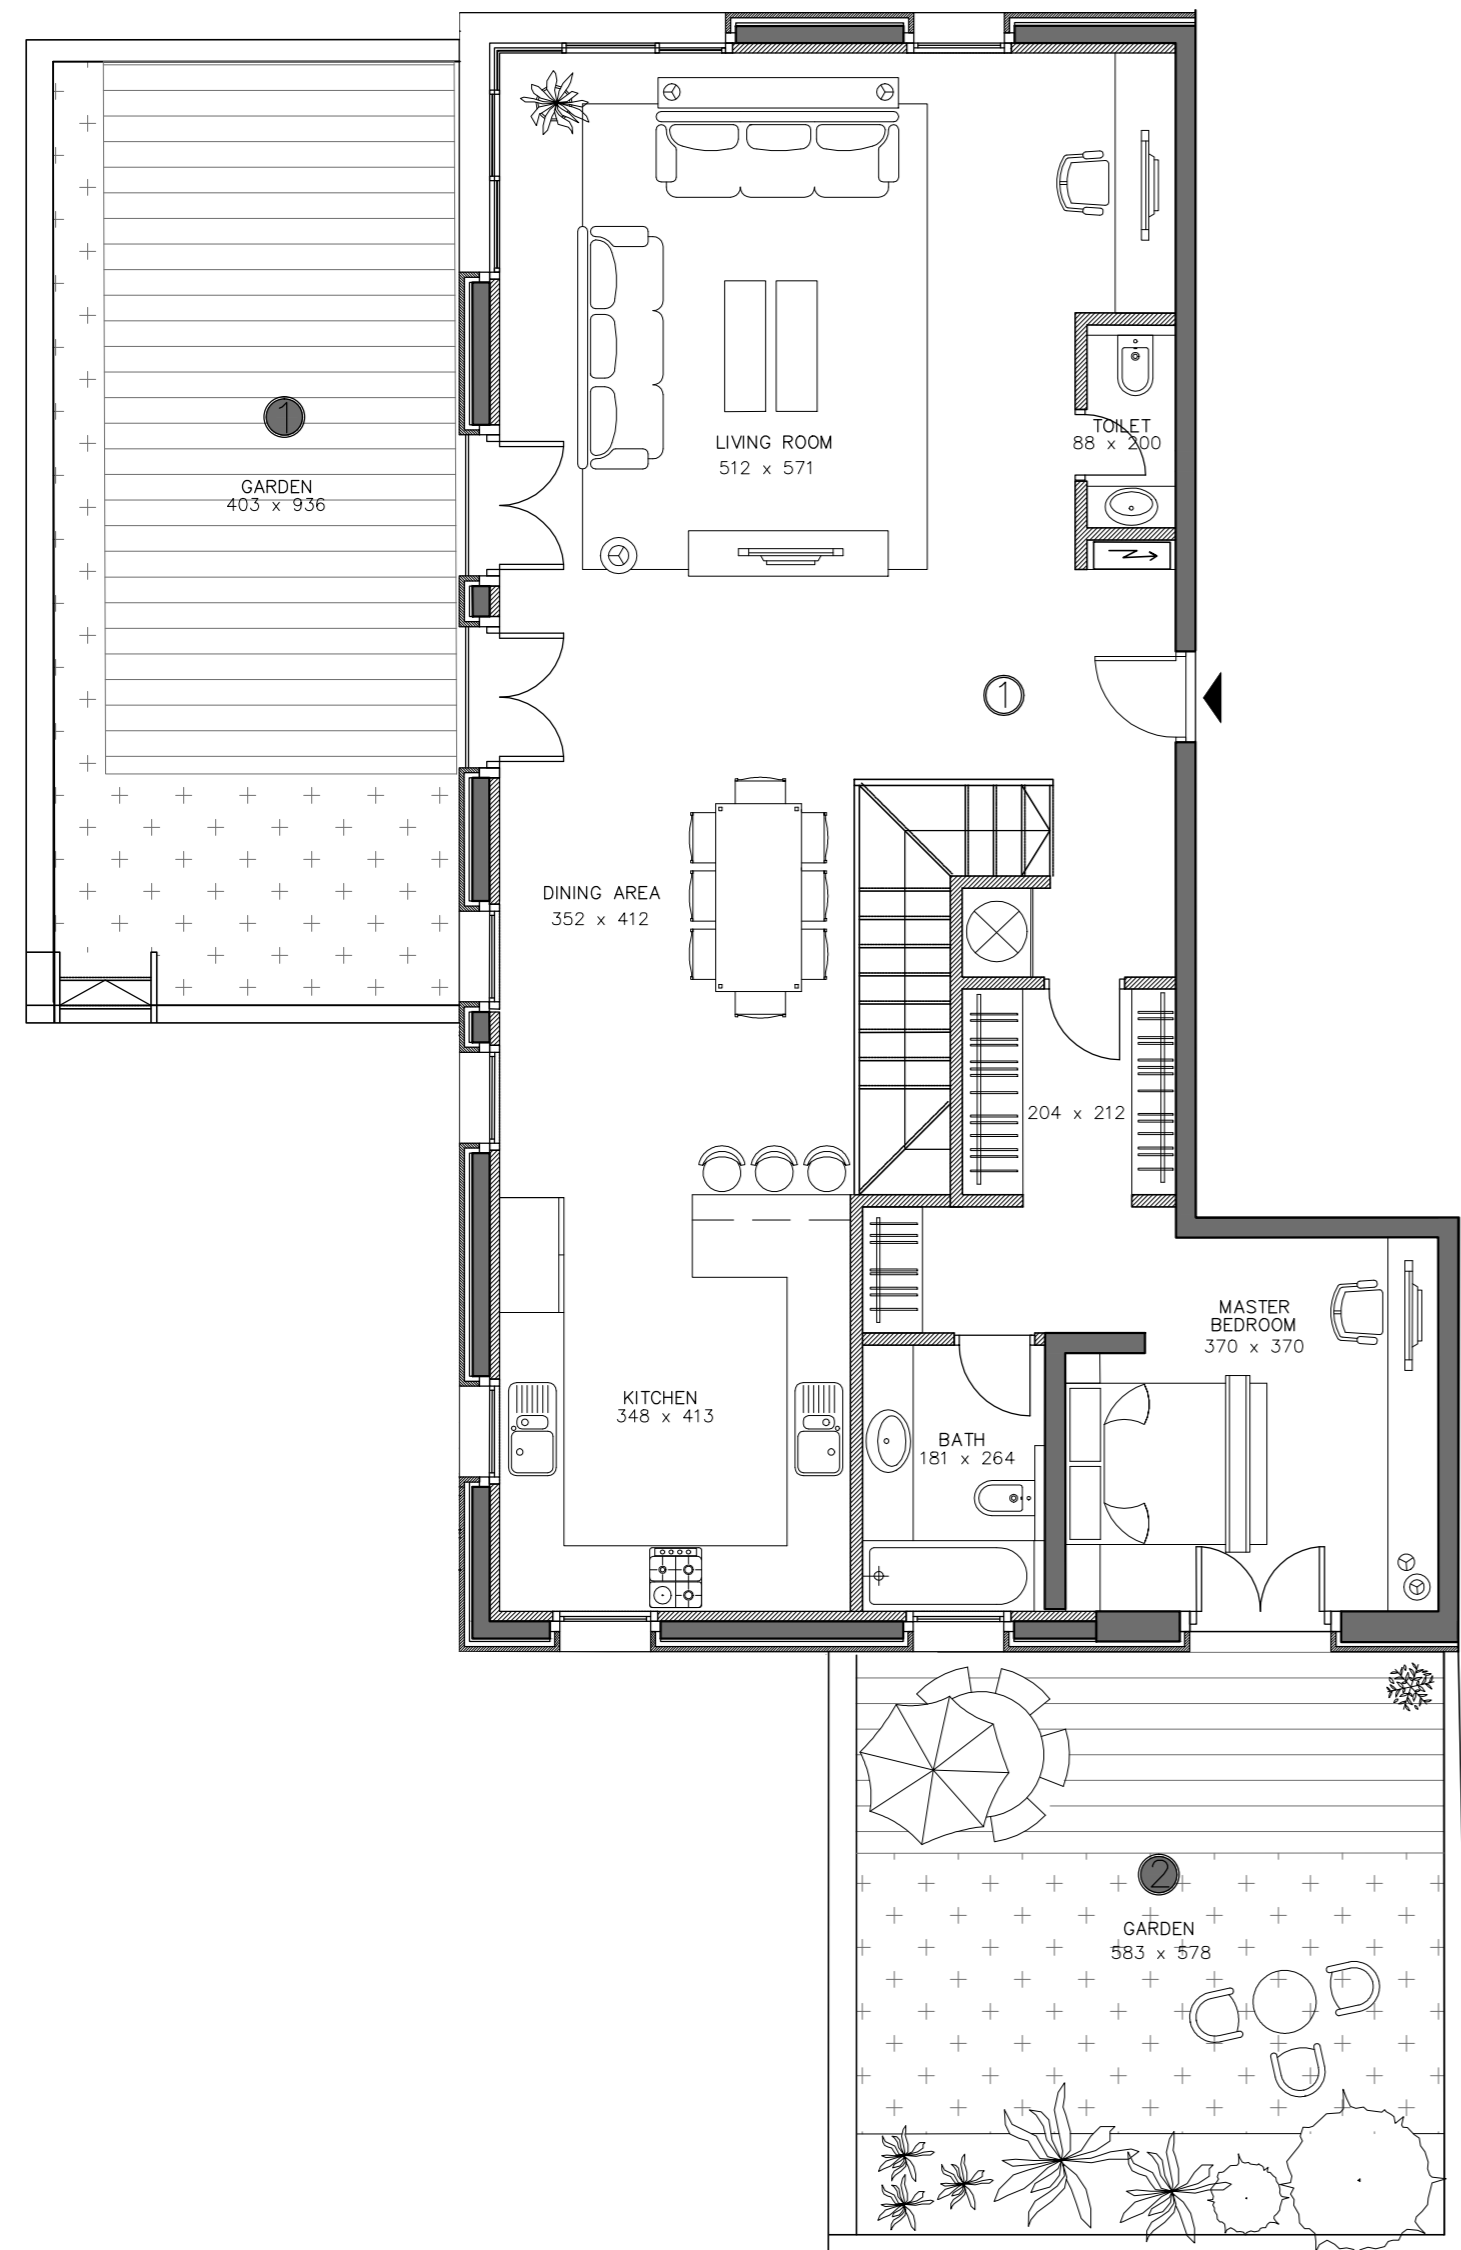

Building G Apartment 1

sc 1:75

Total area
Residence area: 171.90 sqm /1849.64 ft
Outdoor area: 104.40 sqm/1123.34 ft

Ground Floor
Residence area: 123.7 sqm/1331.01 ft
Garden area 1: 41.8 sqm/449.77 ft
Garden area 2: 37.7 sqm/405.65 ft

Basement
Residence area: 48.2 sqm /518.63 ft
Courtyard area: 24.9 sqm /267.92 ft

Floor 0

Floor -1