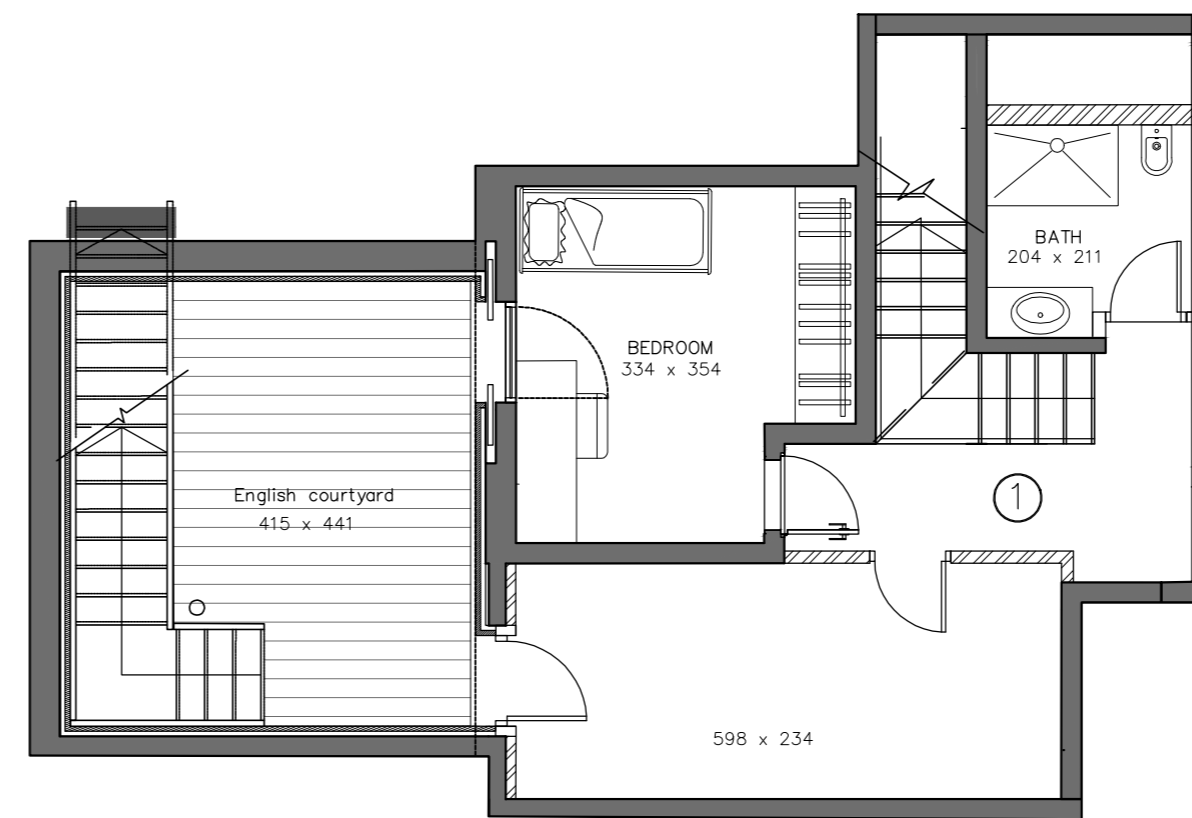

Building G Apartment 1

sc 1:75

Total area
Residence area: 171.90 sqm /1849.64 ft
Outdoor area: 104.40 sqm/1123.34 ft

Ground Floor
Residence area: 123.7 sqm/1331.01 ft
Garden area 1: 41.8 sqm/449.77 ft
Garden area 2: 37.7 sqm/405.65 ft

Basement
Residence area: 48.2 sqm /518.63 ft
Courtyard area: 24.9 sqm /267.92 ft

Floor 0

Floor -1