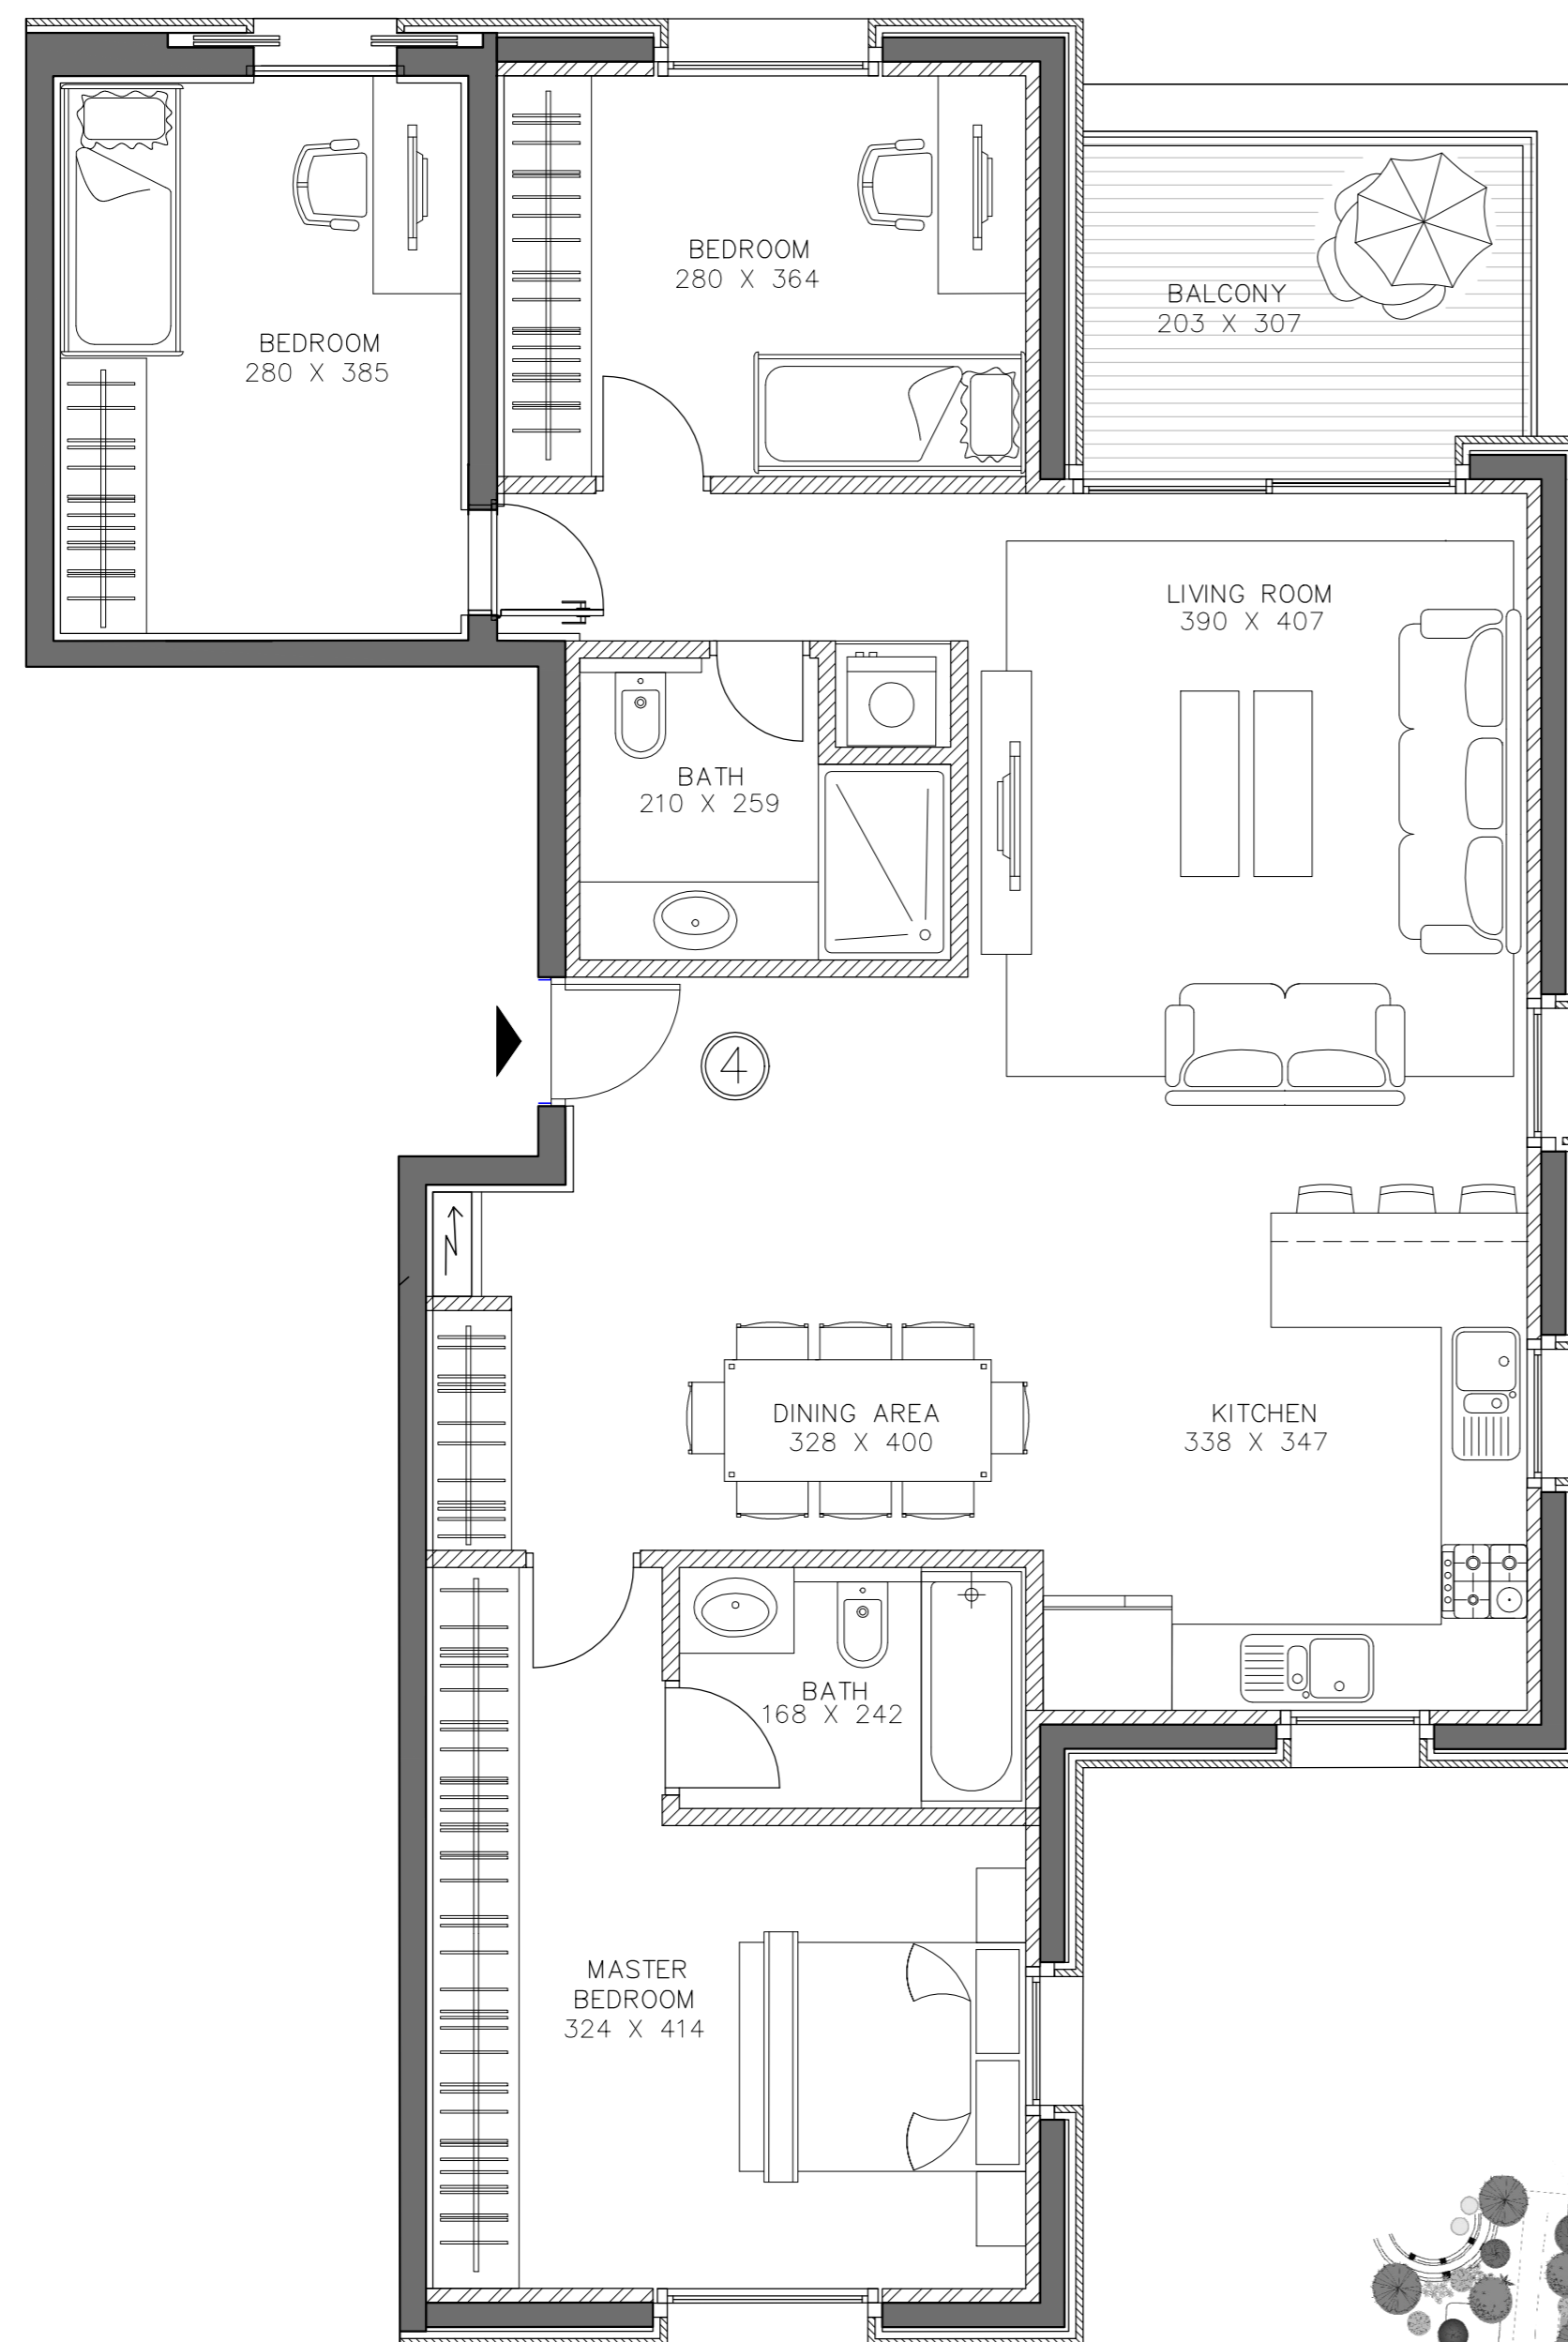

Building G Apartment 4

sc 1:50

| |
|----------|
| Roof |
| Floor 3 |
| Floor 2 |
| Floor 1 |
| Floor 0 |
| Floor -1 |

Total area
 Residence area: 116.90 sqm /1257.84 ft
 Balcony area: 10 sqm /107.60 ft